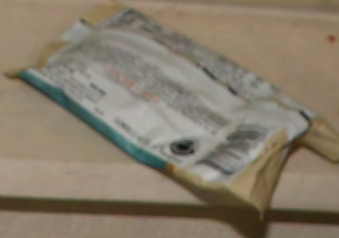

Speed Queen Commercial Dryer

INSERT CARD HERE

914368

FN HERSTAL SPECIAL POLICE RIFLE 508 WIN
1:12 TWIST

NIGHTFORCE
5.5x22.55 S&W

Speed Queen Commercial Dryer

Speed Queen Commercial Dryer

INSERT CARD HERE