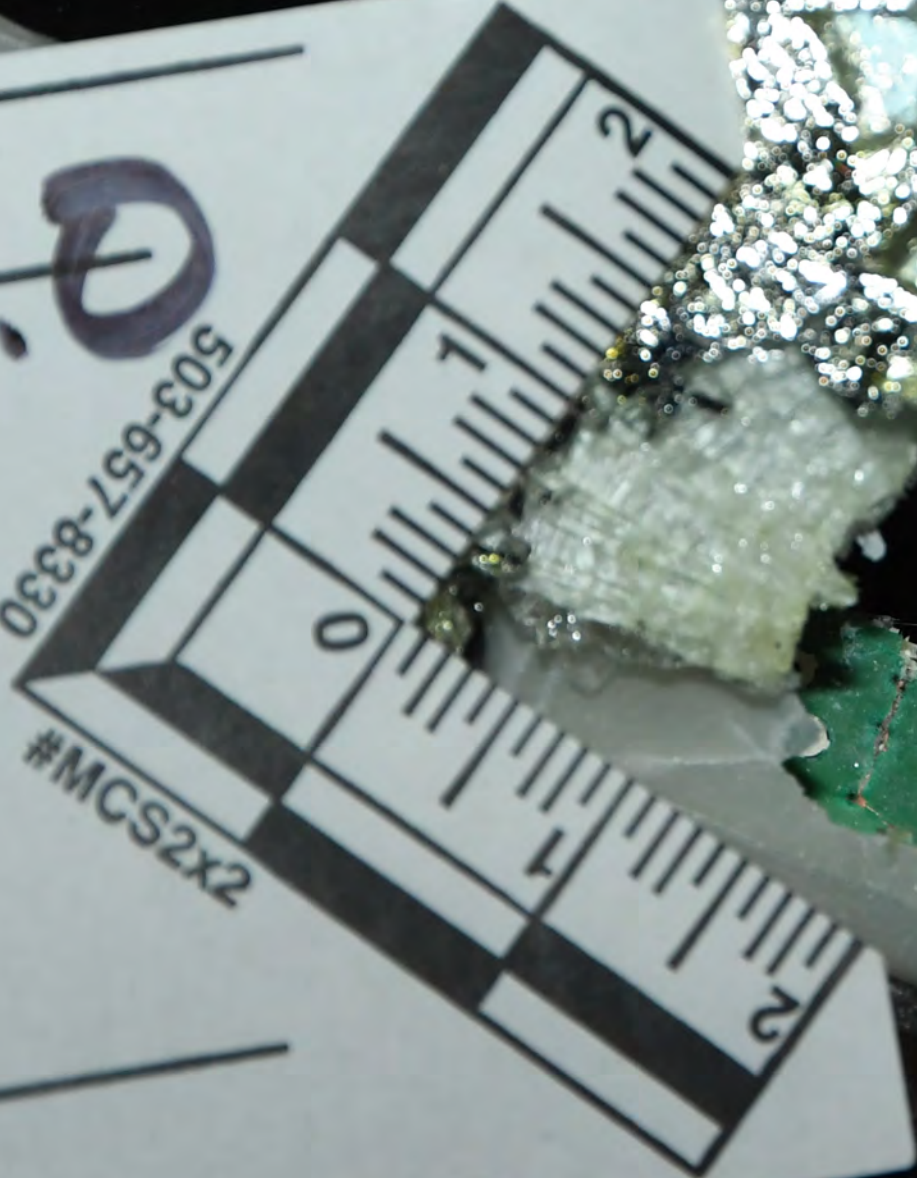

~~BE 2.0~~

ORC FORENSICS

SCENE

USA

DATE

503-657-8330

#MCS2x2