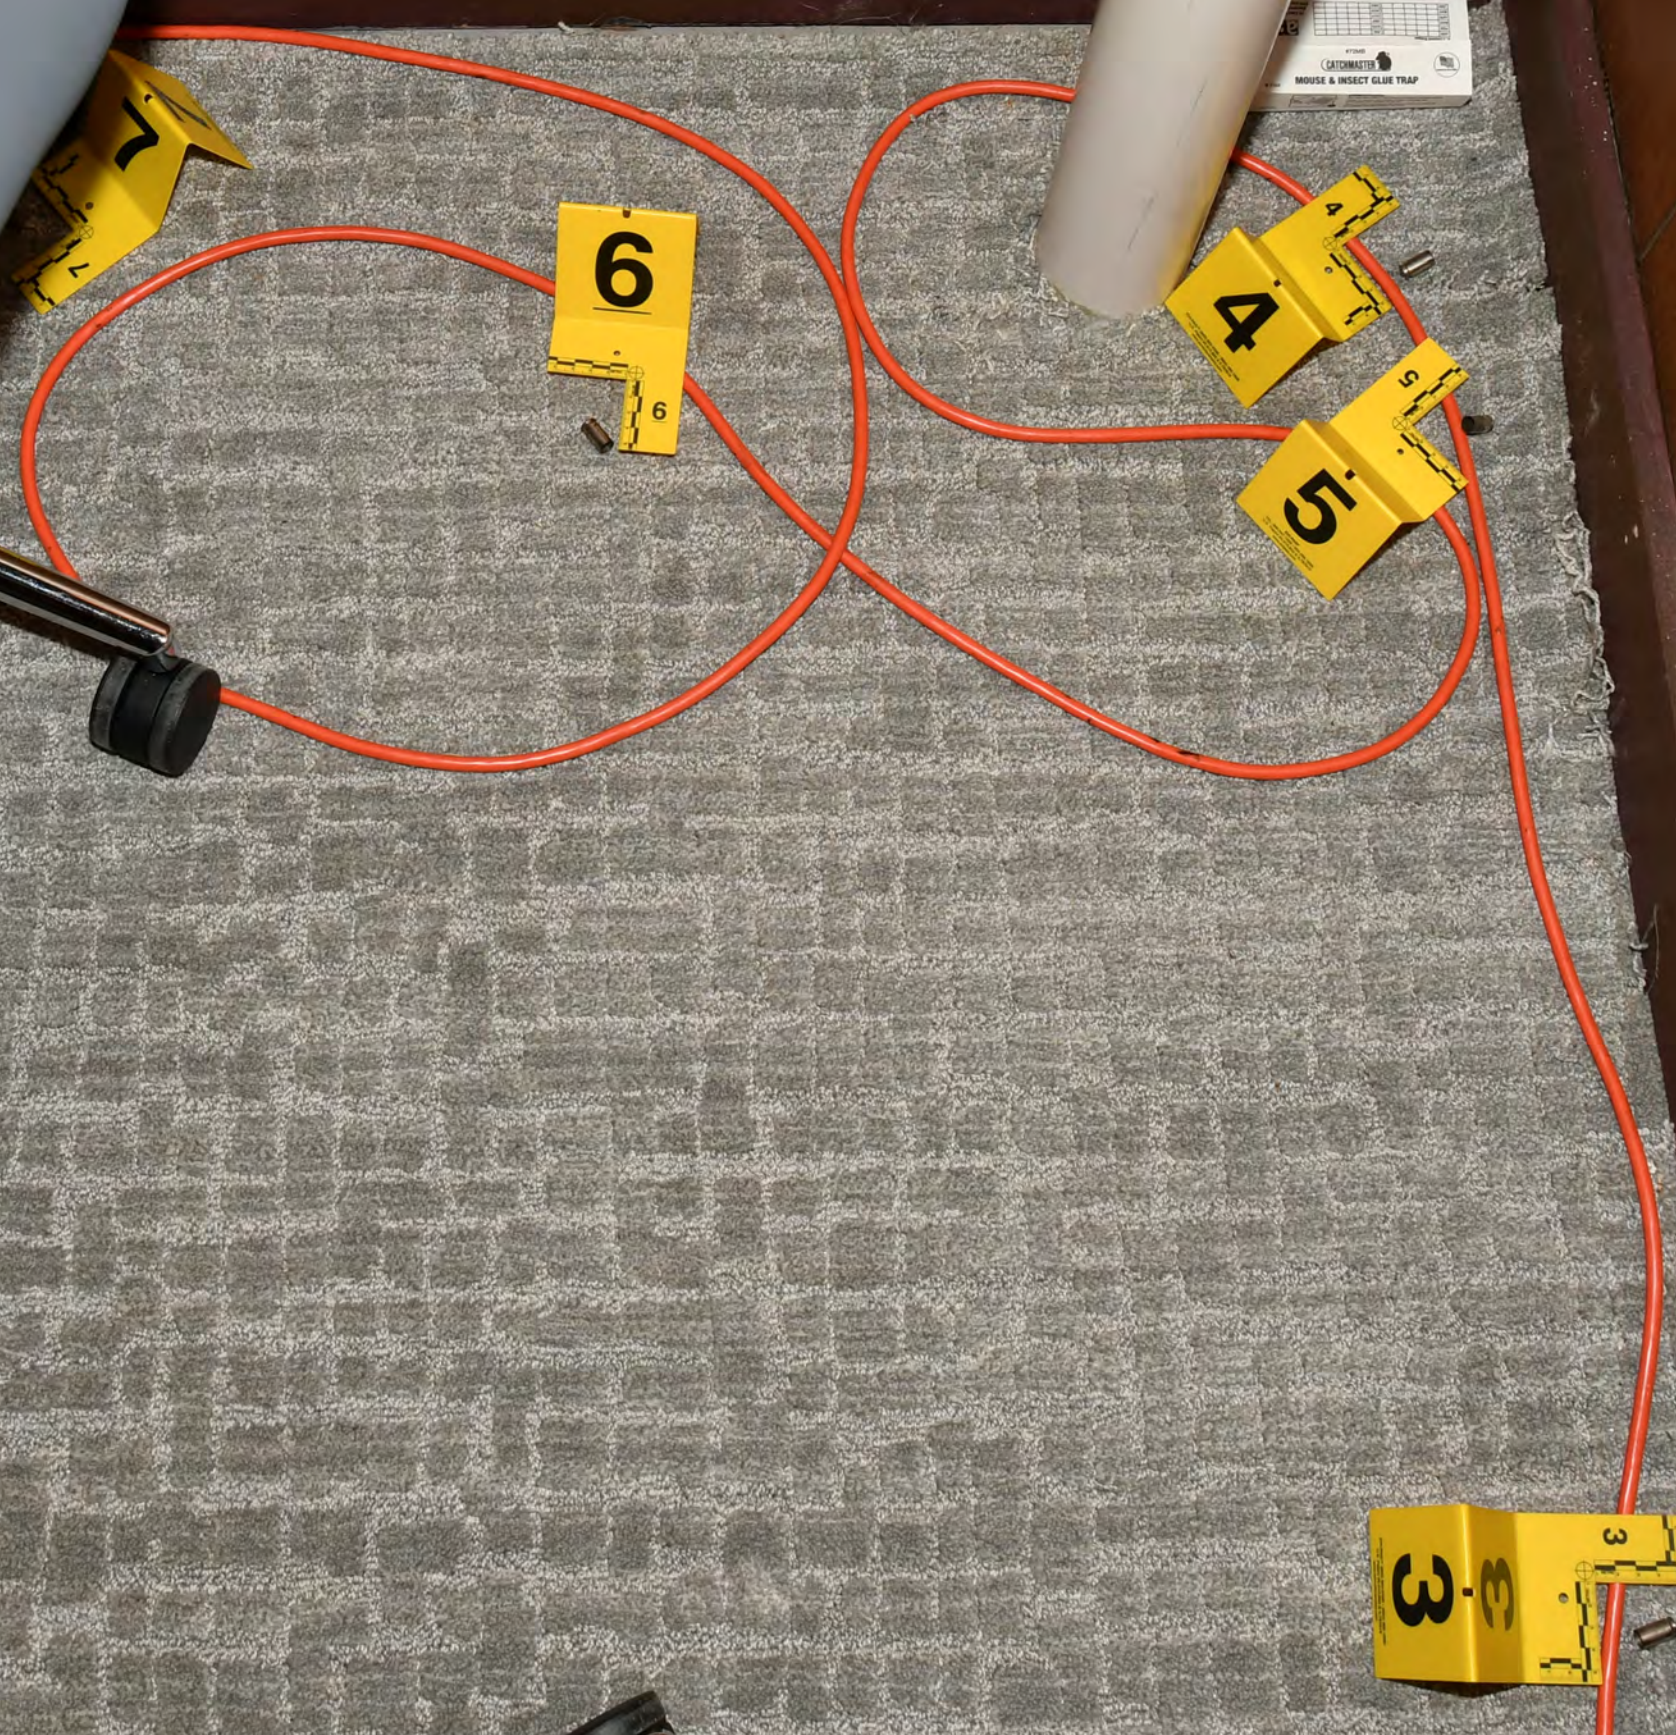

DATE OF INSTALLATION: _____
INITIAL VACUUM PRESSURE: _____
ESTIMATED ANNUAL FAN ELECTRICAL LOAD: _____
Call for service if fresh air volume is less than 100% of design or if vacuum pressure is less than 0.01 in. Hg.

SWAT
SPECIALIZED WORK AREA TEAM

CATCHMASTER
MOUSE & INSECT GLUE TRAP