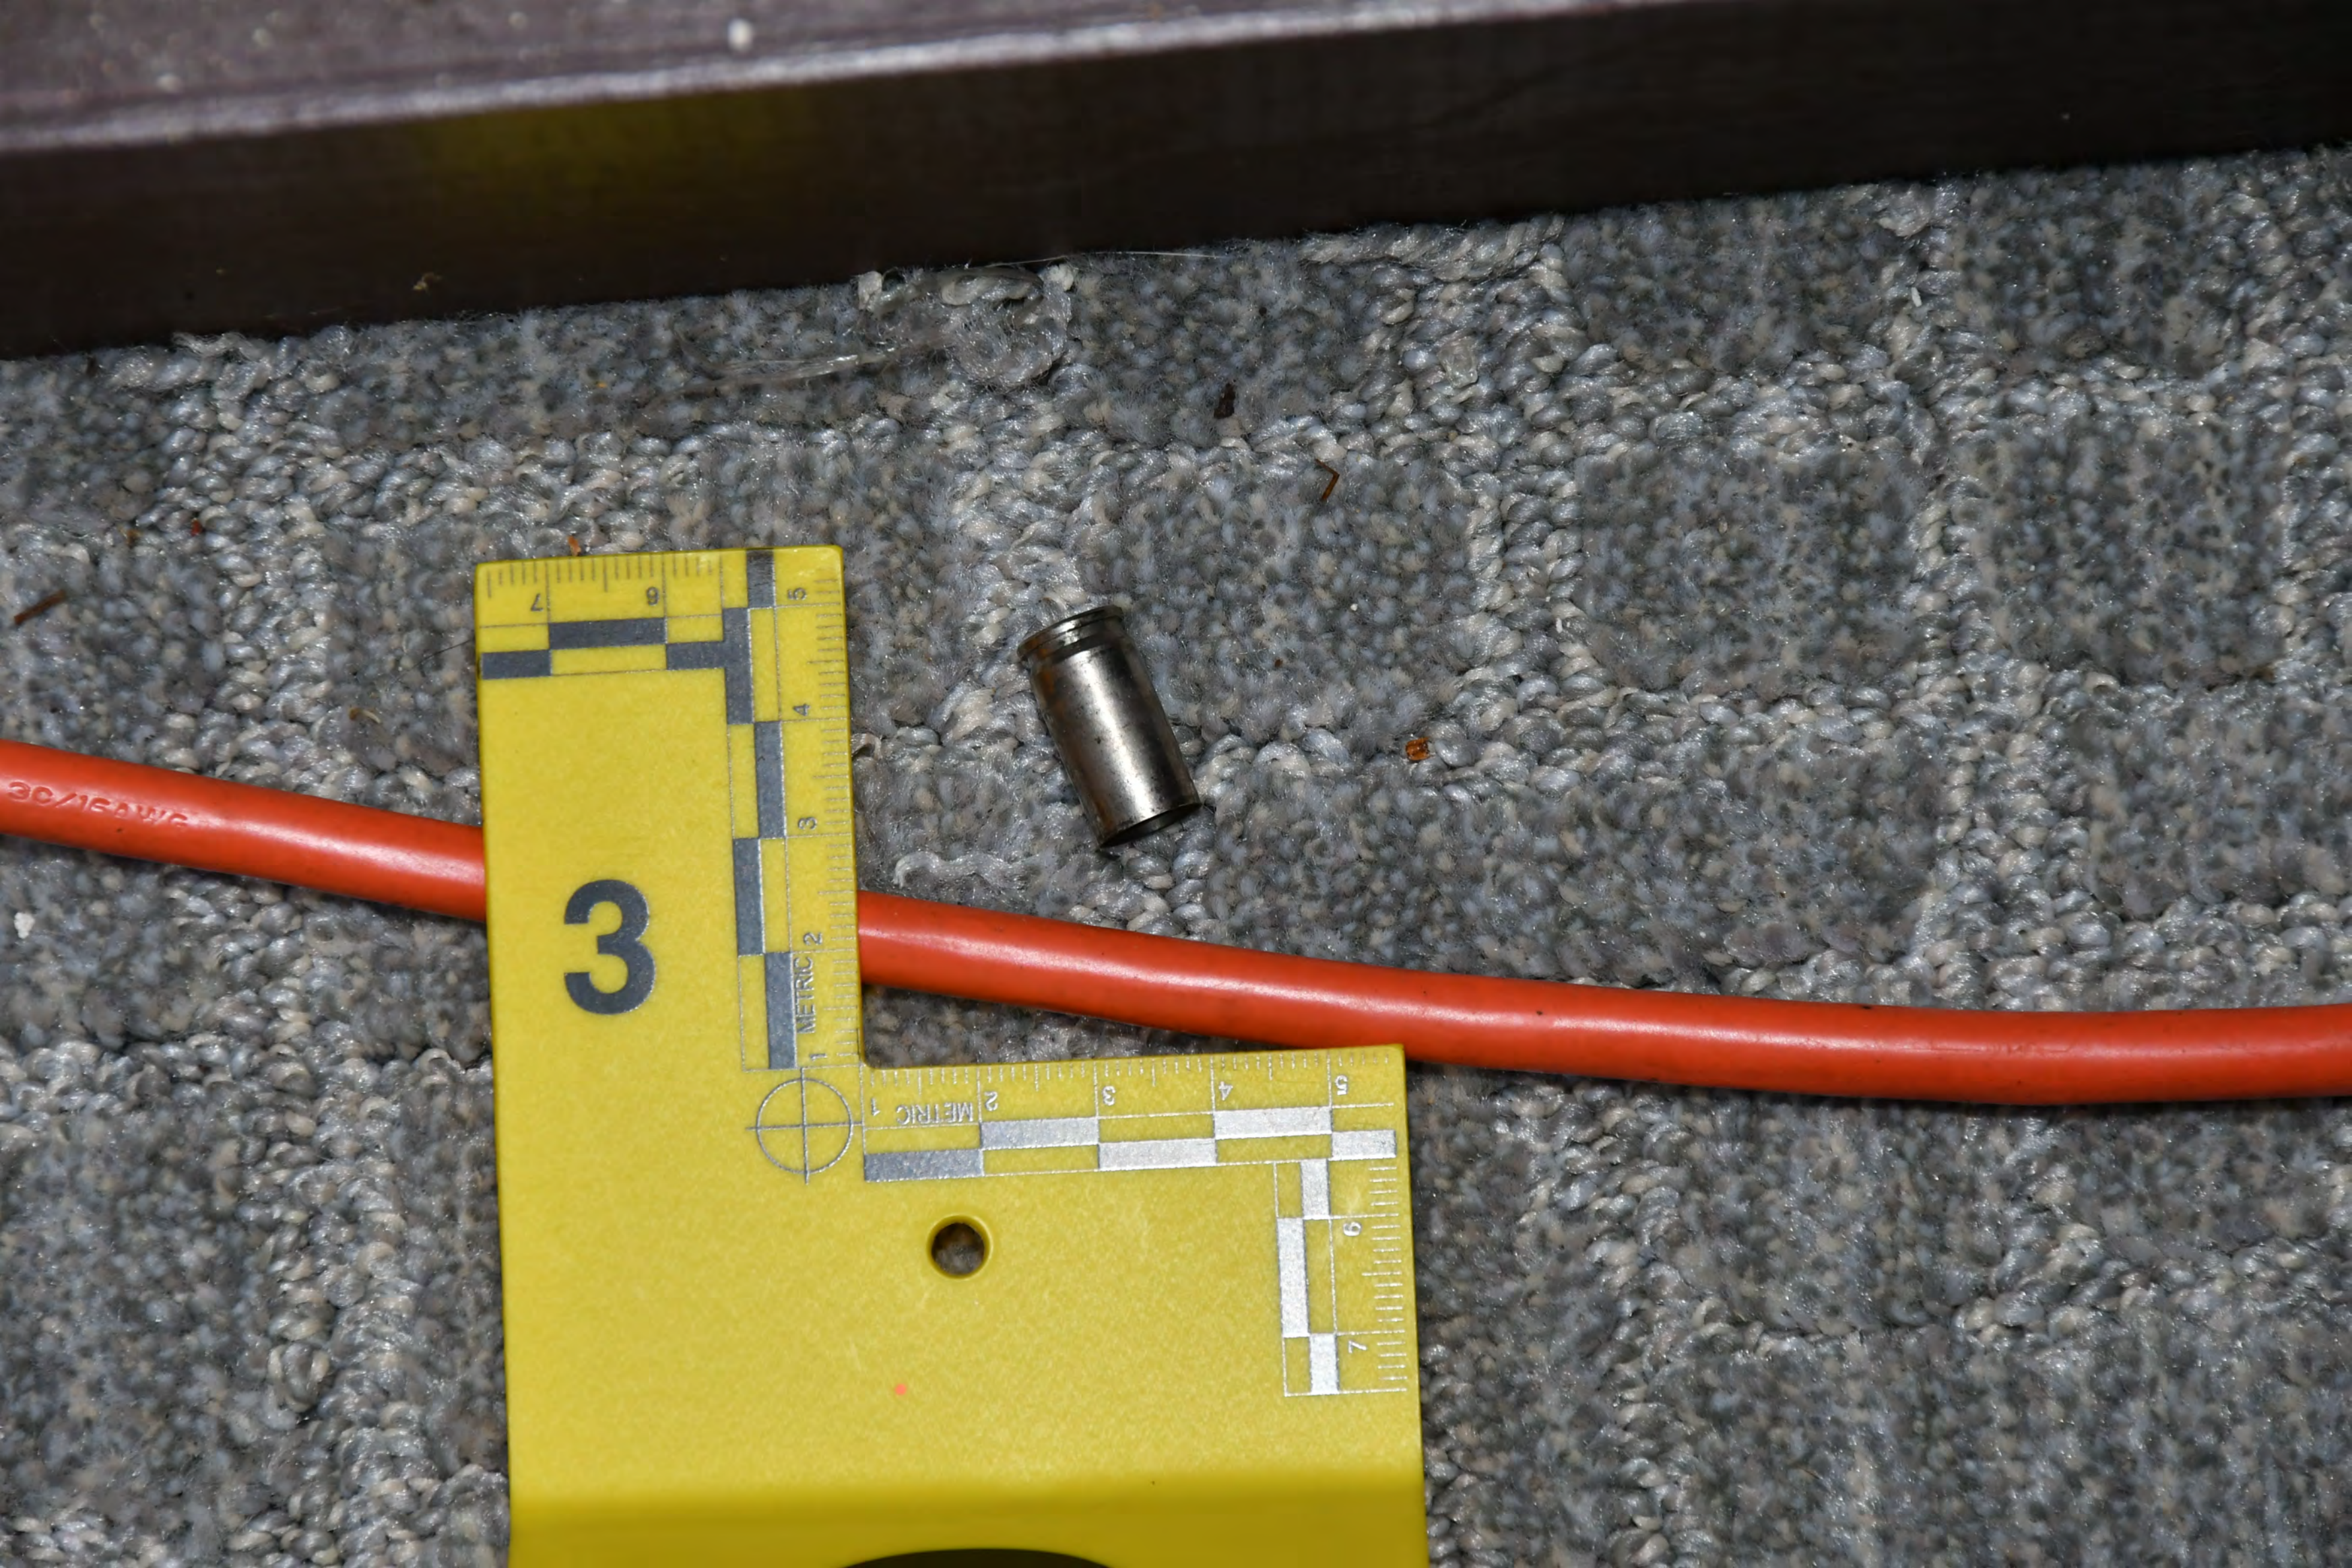

SWAT
SPECIALIZED WORK AREA TEAM

CATCHMASTER
MOUSE & INSECT GLUE TRAP

A small, cylindrical metal object, possibly a spent shell casing or a small component, lying on the carpet.

3

METRIC 2

METRIC 1

30/1EAWC

4