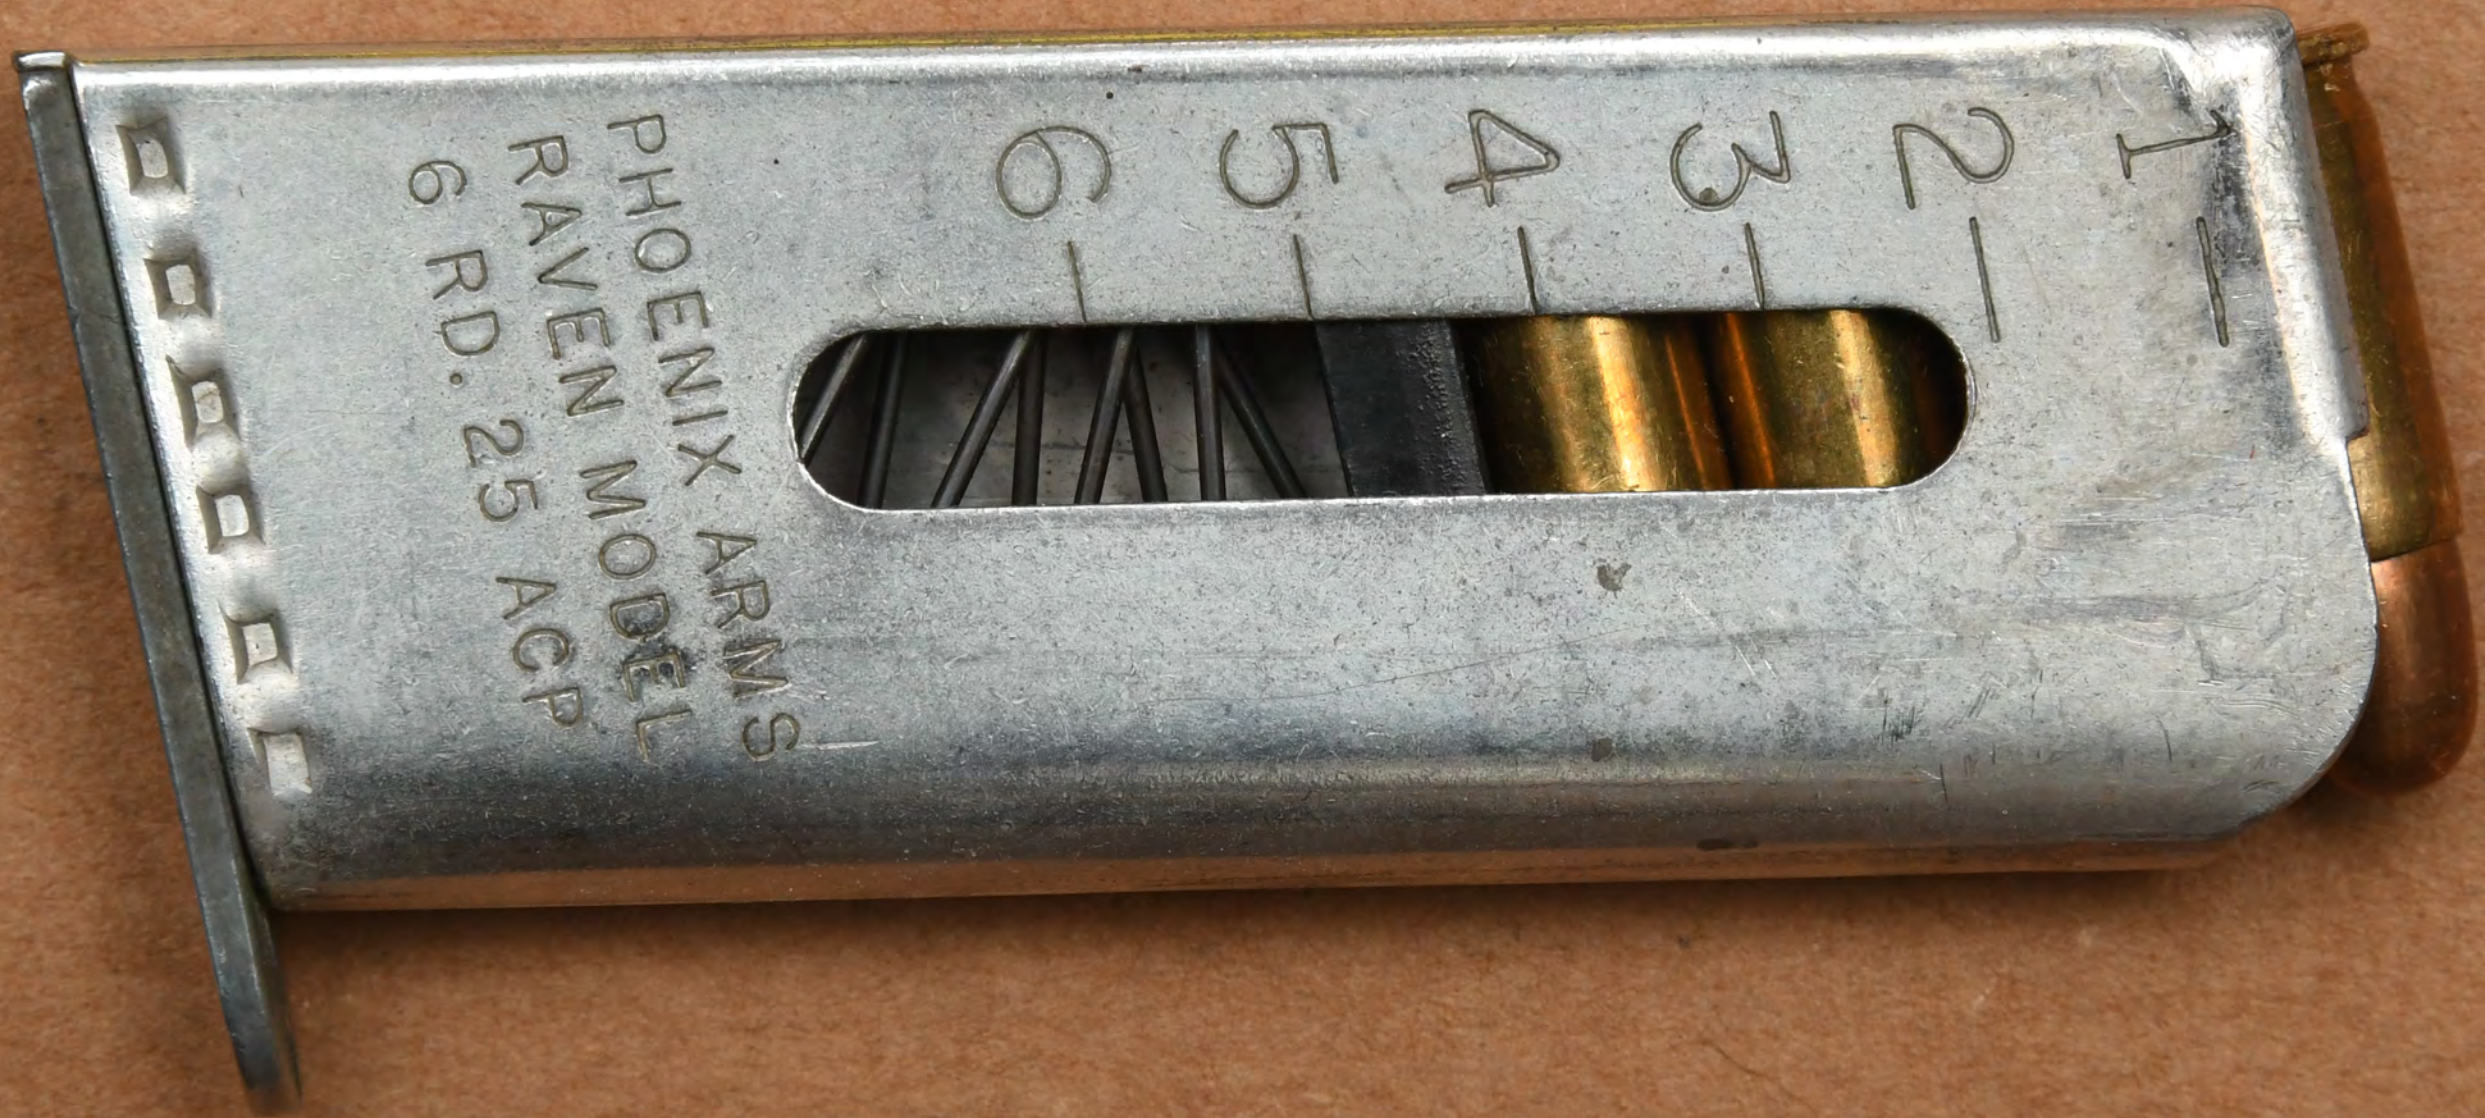

12

MODEL P-25
CAL. .25 AUTO.
MADE IN U.S.A.

448654

12

PHOENIX ARMS
RAVEN MODEL
6 RD. 25 ACP

1
2
3
4
5
6

* SAFETY NOTICE *
AFTER REMOVAL OF MAGAZINE FROM
PISTOL ALWAYS CHECK BARREL
FOR ADDITIONAL AMMUNITION

12