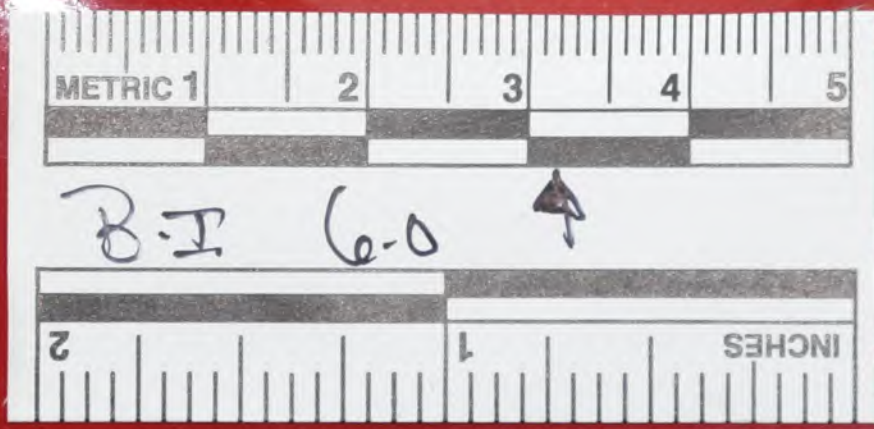

METRIC 1 2 3 4 5  
B.I. 6.0  
INCHES 1 2

METRIC 2 3 4 5  
B.I. 1.0  
INCHES 1 2

METRIC 1 2  
B.I. 4.0  
INCHES 1 2

Handwritten initials or markings on the red door panel.

Small white rectangular sticker on the door panel.

CHEVROLET 1500

METRIC 1 2 3 4 5  
INCHES 1 2  
7.0

Handwritten markings on the red door panel, possibly a stylized 'R' or '7'.

METRIC 1

2

3

4

5