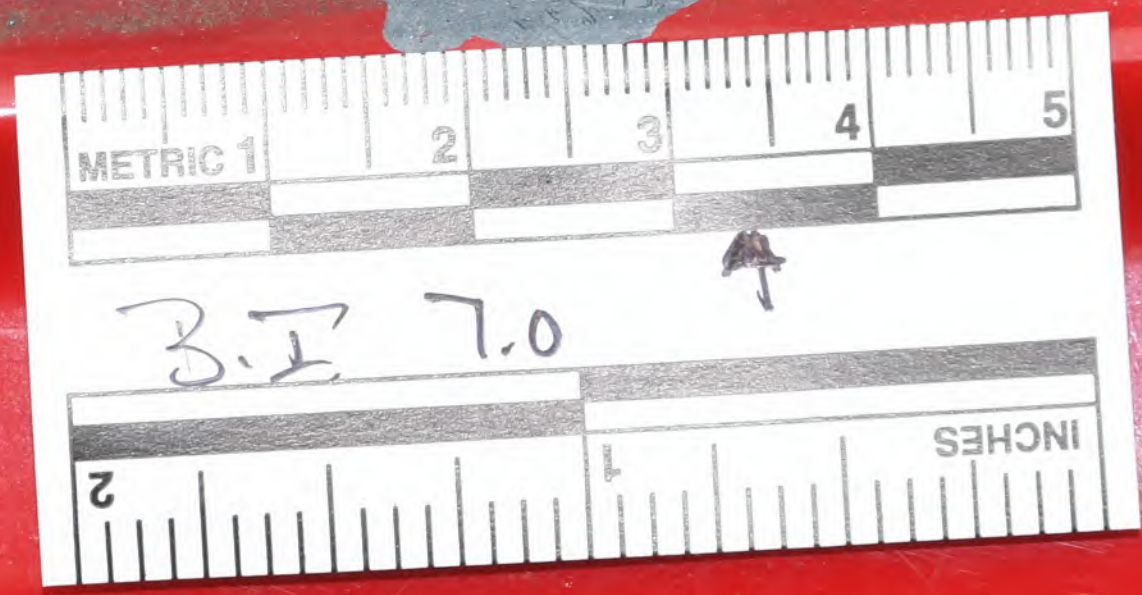

METRIC 1 2 3 4 5  
B.I. 6.0  
INCHES 1 2

METRIC 2 3 4 5  
B.I. 1.0  
INCHES 1 2

METRIC 1 2  
B.I. 4.0  
INCHES 1 2

Handwritten initials or markings on the red door panel.

Small white rectangular sticker on the door panel.

CHEVROLET 1500

METRIC 1 2 3 4 5  
INCHES 1 2  
7.0

Handwritten markings on the red door panel, possibly a stylized 'R' or '7'.

METRIC 1

2

3

4

5