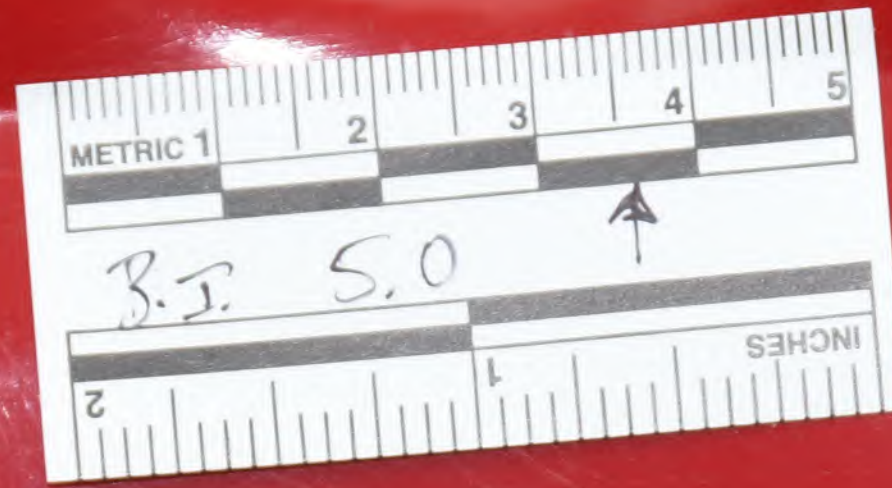

METRIC 1 2 3 4 5  
B.F. 6.0 ↑

METRIC 1 2 3 4 5  
B.F. 1.0 ↑

METRIC 1 2 3 4 5  
B.F. 5.0 ↑

METRIC 1 2 3 4 5  
B.F. 4.0 ↑

METRIC 1 2 3 4 5  
B.F. 2.0 ↑

METRIC 1 2 3 4 5  
B.F. 3.0 ↑

METRIC 1 2 3  
B.I. 5.0  
INCHES 1 2

METRIC 1 2 3 4 5  
B.I. 6.0  
INCHES 1 2

METRIC 2 3 4 5  
B.I. 1.0  
INCHES 1 2

METRIC 1 2  
B.I. 4.0  
INCHES 1 2

Handwritten initials or markings on the red door panel.

Small white rectangular sticker on the door panel.

CHEVROLET 1500

METRIC 1 2 3 4 5  
INCHES 1 2  
7.0

Handwritten markings on the red door panel, possibly a stylized 'R' or '7'.

METRIC 1

2

3

4

5