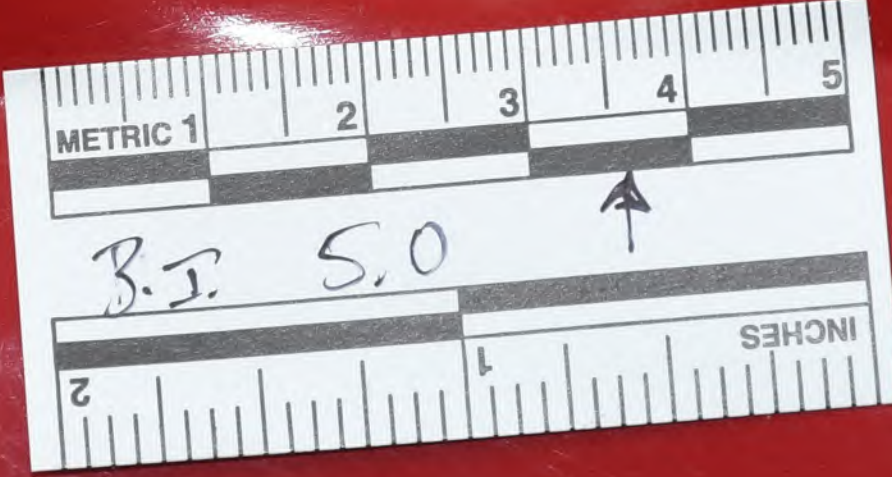

METRIC 1 2 3 4 5  
B.I. 6.0  
INCHES 1 2

METRIC 2 3 4 5  
B.I. 1.0  
INCHES 1 2

METRIC 1 2  
B.I. 4.0  
INCHES 1 2

Handwritten initials or markings on the red door panel.

Small white rectangular sticker on the door panel.

CHEVROLET 1500

METRIC 1 2 3 4 5  
INCHES 1 2  
7.0

Handwritten markings on the red door panel, possibly a stylized 'R' or '7'.

METRIC 1

2

3

4

5