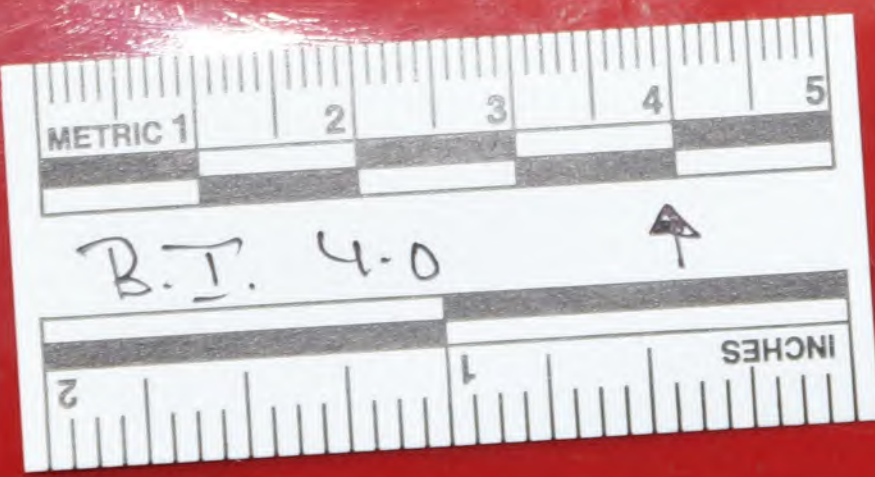

METRIC 1 2 3 4 5  
B.F. 6.0 ↑

METRIC 1 2 3 4 5  
B.F. 1.0 ↑

METRIC 1 2 3 4 5  
B.F. 5.0 ↑

METRIC 1 2 3 4 5  
B.F. 4.0 ↑

METRIC 1 2 3 4 5  
B.F. 2.0 ↑

METRIC 1 2 3 4 5  
B.F. 3.0 ↑

METRIC 1 2 3  
B.I. 5.0  
INCHES 1 2

METRIC 1 2 3 4 5  
B.I. 6.0  
INCHES 1 2

METRIC 2 3 4 5  
B.I. 1.0  
INCHES 1 2

METRIC 1 2  
B.I. 4.0  
INCHES 1 2

Handwritten initials or markings on the red door panel.

Small white rectangular sticker on the door panel.

CHEVROLET 1500

METRIC 1 2 3 4 5  
INCHES 1 2  
7.0

Handwritten markings on the red door panel, possibly a stylized 'R' or '7'.

METRIC 1

2

3

4

5