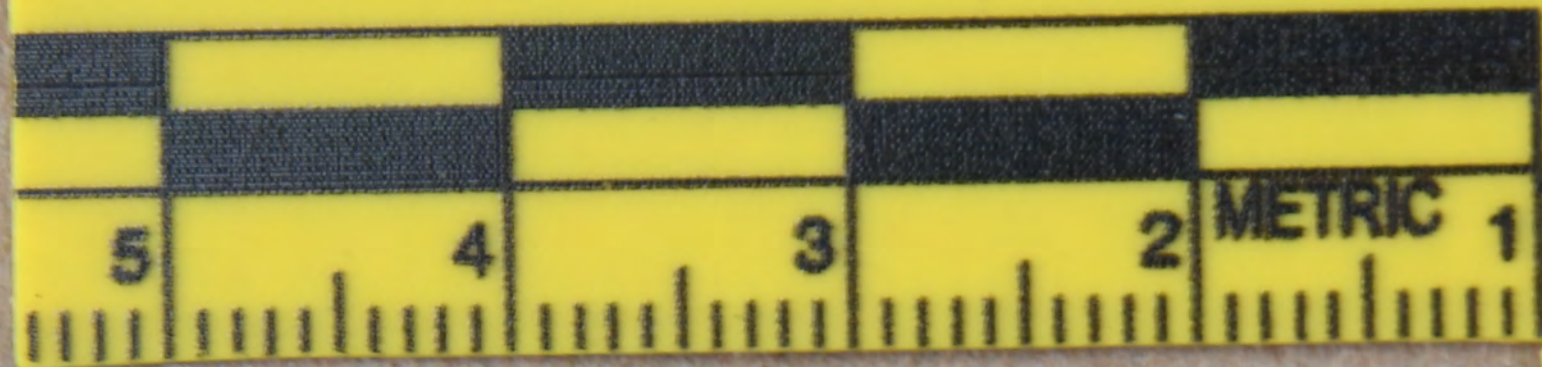

9MM LUGER
9

7

8

61

WARNING Face out when climbing up and down.
Use handholds.
Keep three limbs in contact with truck.
Do not carry anything.
Follow instructions in driver's manual.

10

10

10