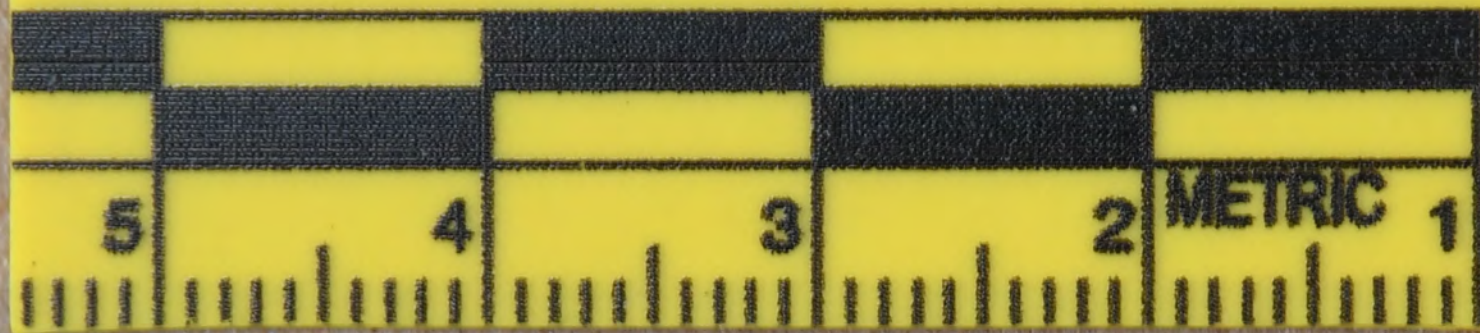

9MM LUGER
9

7

8

61

WARNING Face out when climbing up and down.
Use handholds.
Keep three limbs in contact with truck.
Do not carry anything.
Follow instructions in driver's manual.

10

10

10