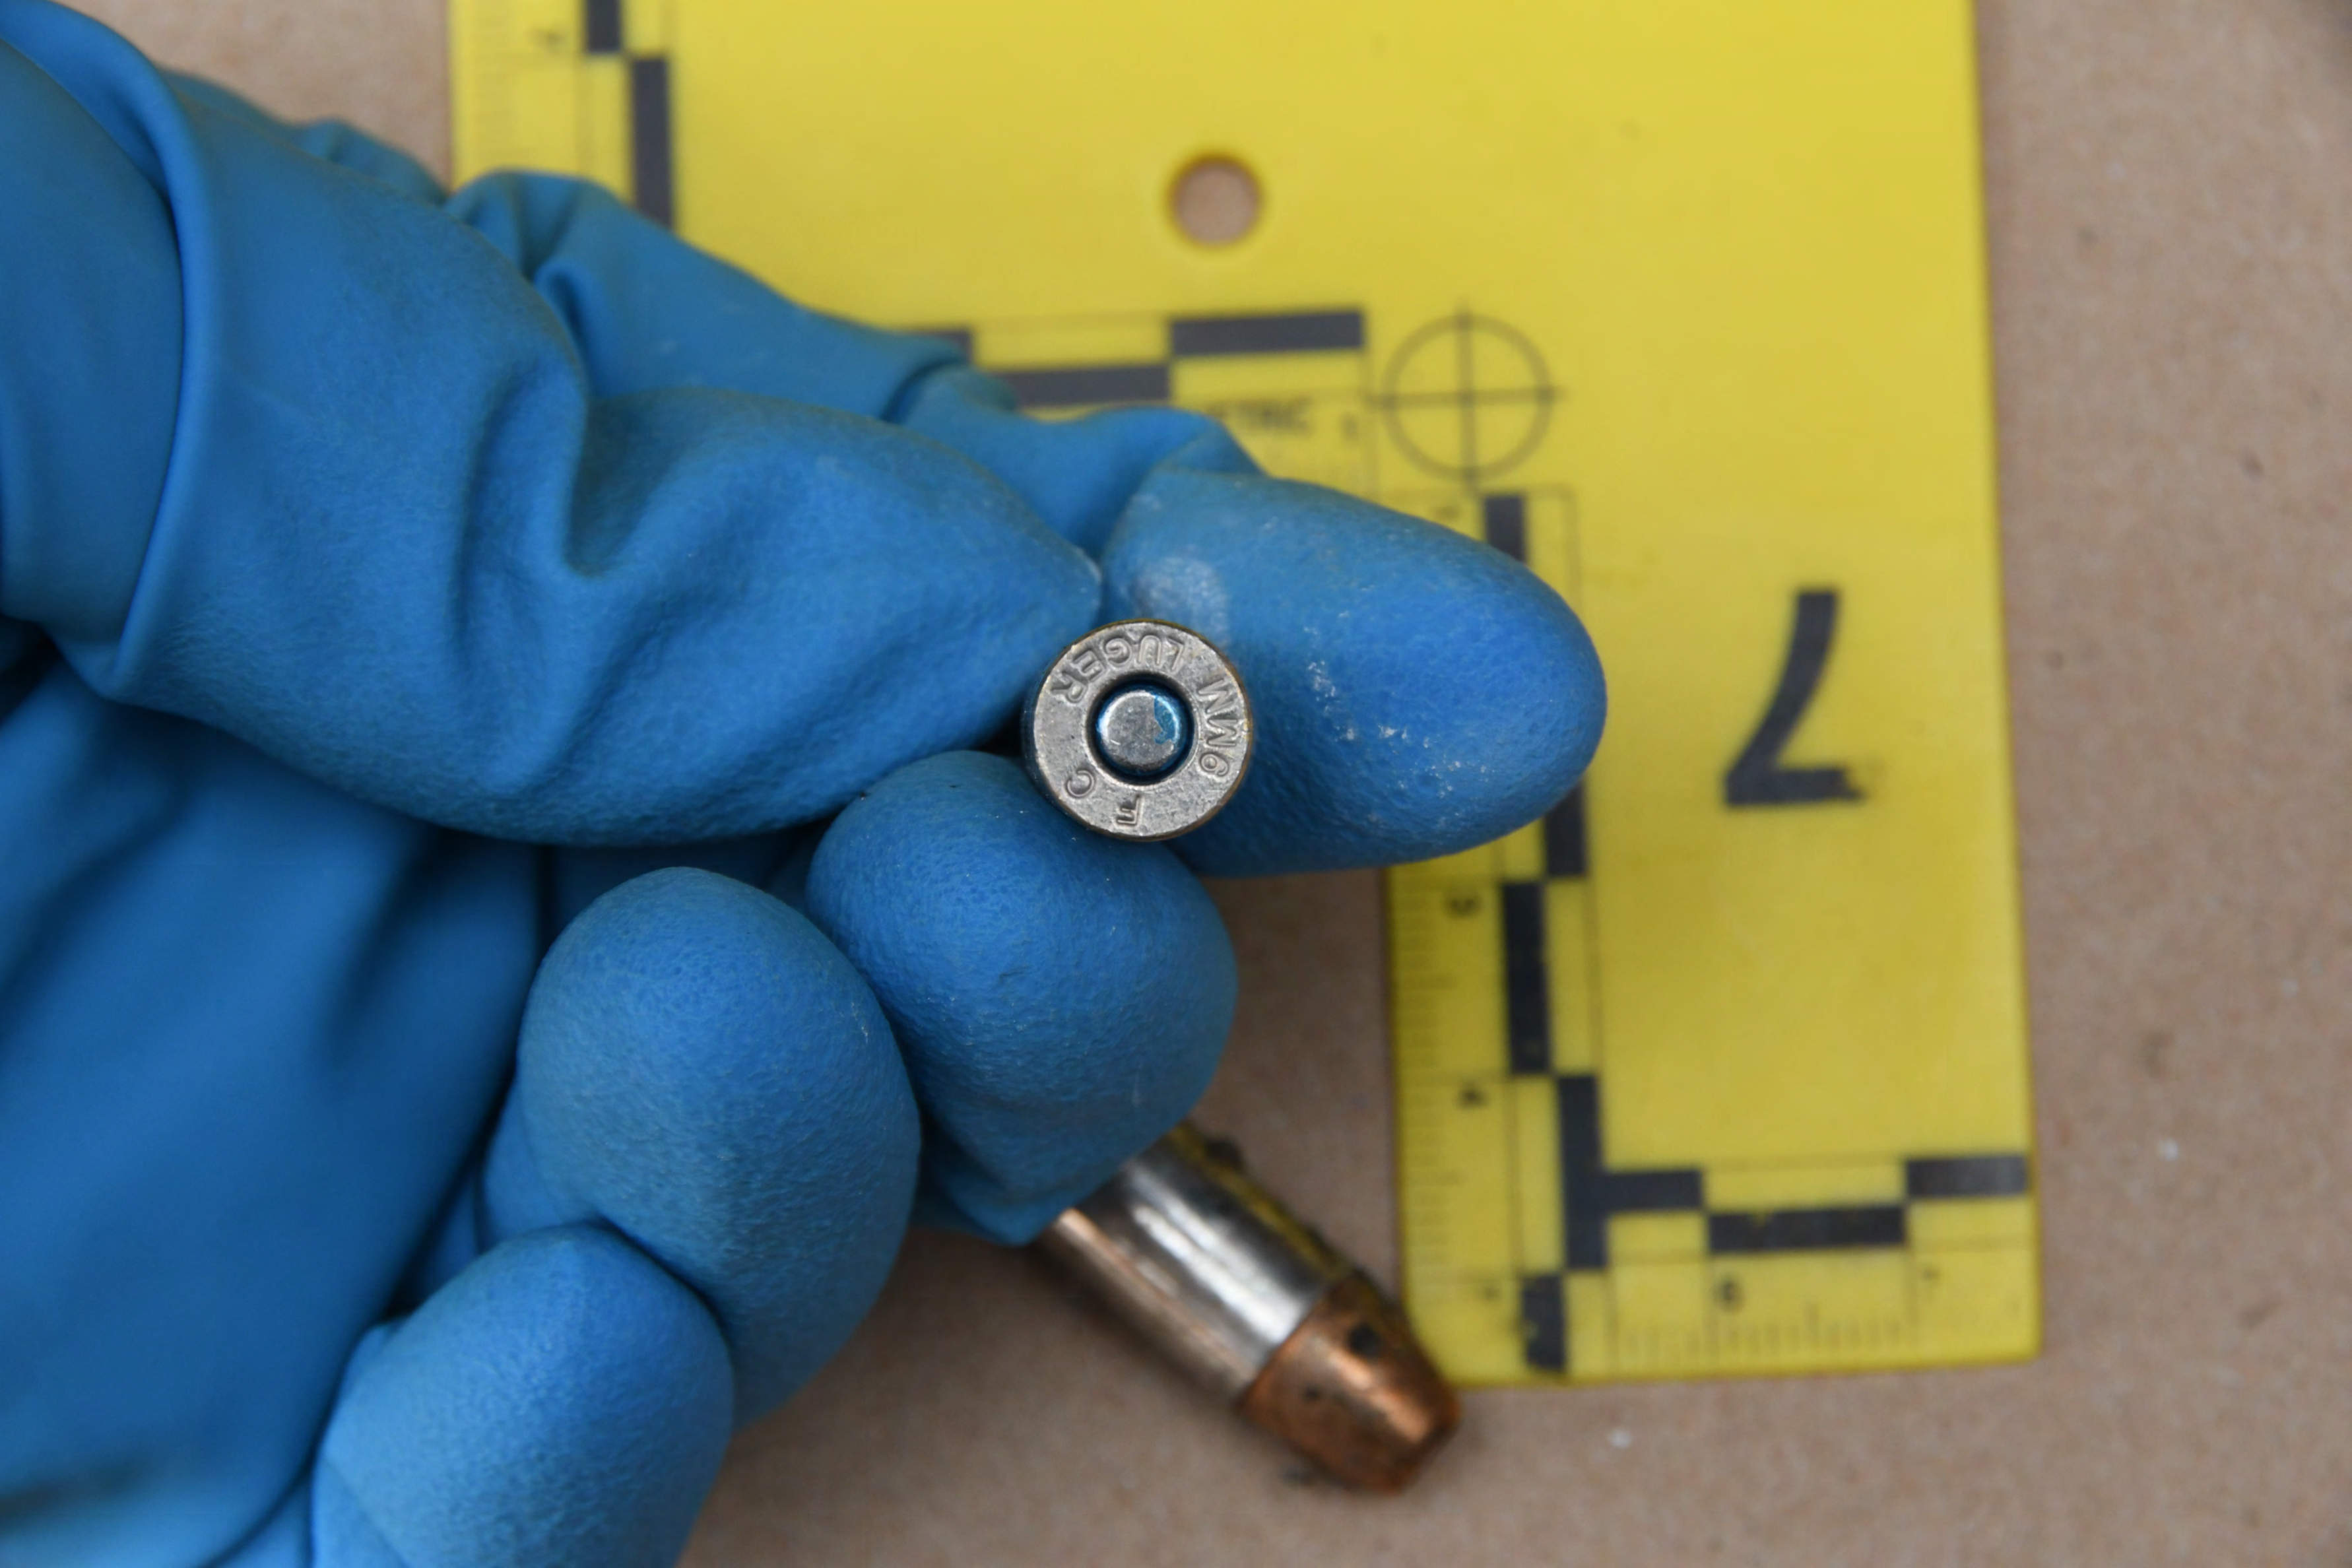

9MM LUGER
9

7

8

61

WARNING Face out when climbing up and down.
Use handholds.
Keep three limbs in contact with truck.
Do not carry anything.
Follow instructions in driver's manual.

10

10

10