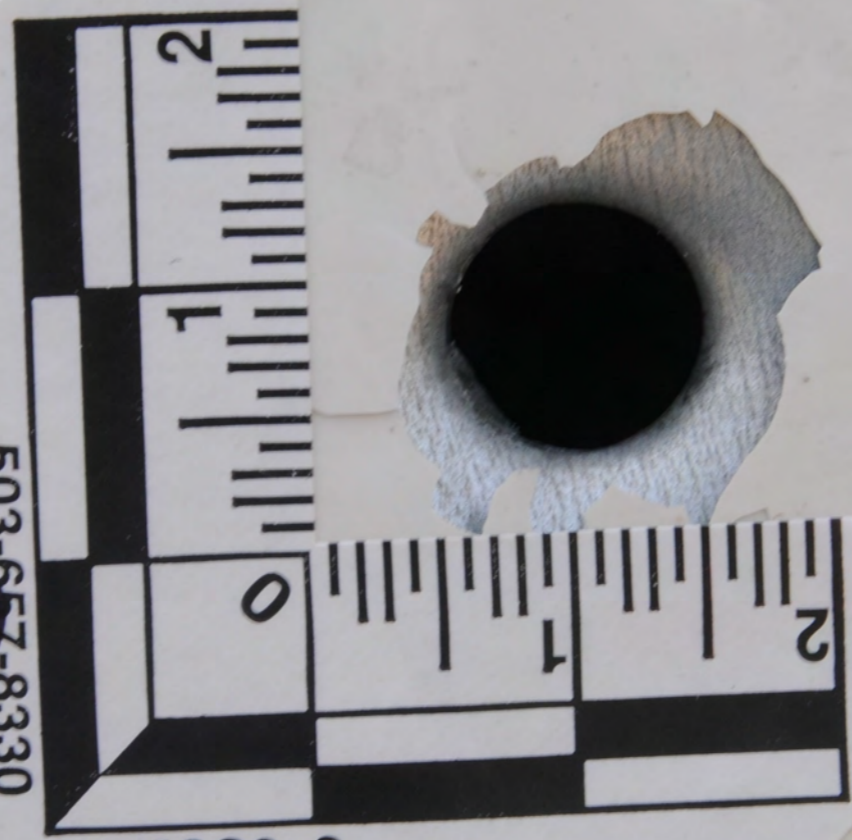

SCENE

503-677-8330

USA

DATE 13.0

#MCS2x2

0.0
SCENE

503-657-8330

#MCS2x2