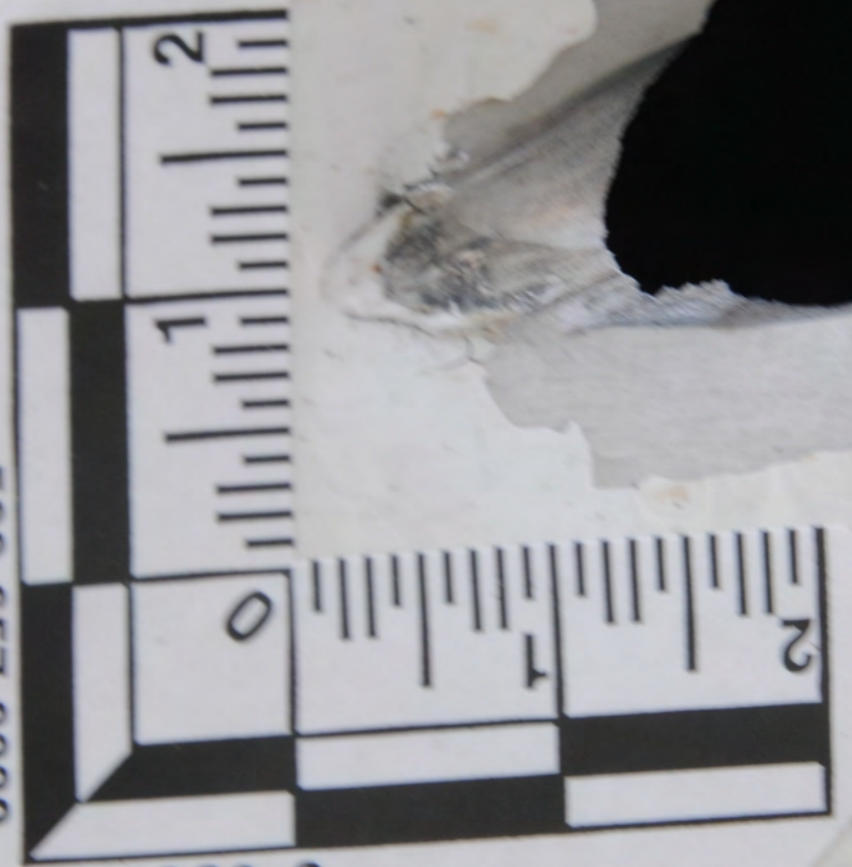

#MCS2x2

503-657-8330

BA9.0
SCENE

USA

DATE 9.0