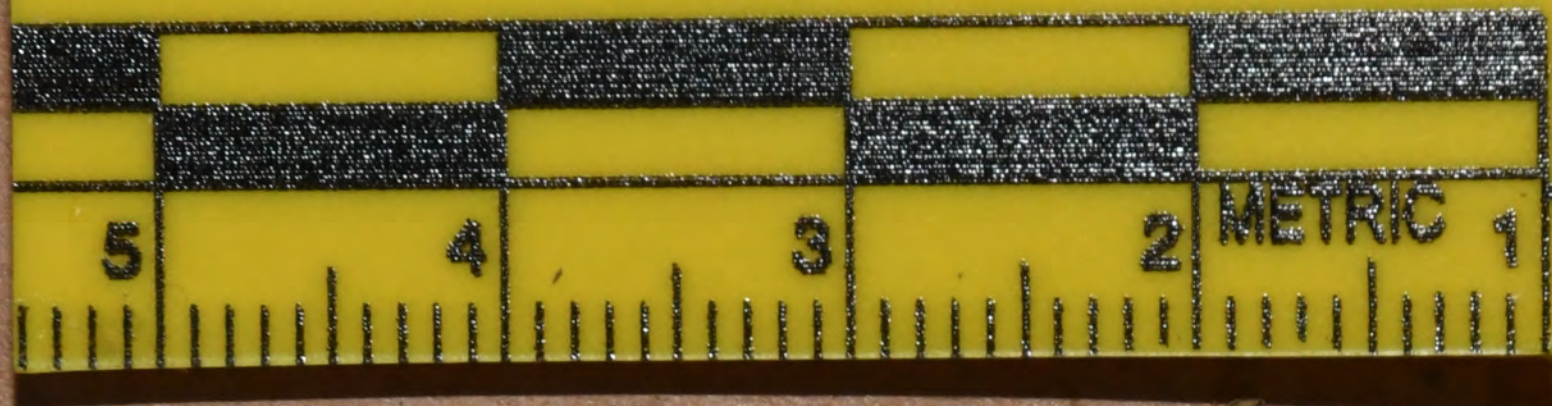

MODEL NO: MATTEW 7FT
Imported
Simba USA Inc. - E-mail
www.si
1221 Brickell Aven

CAUTION: FOR USE BY TRAINED EMERGENCY RESPONDERS
COMBAT GAUZE
1. Open package
2. Remove Combat Gauze
3. Apply the Combat Gauze to the wound
4. Continue to apply pressure
5. Pack Combat Gauze 1-2 inches into the wound and use the pressure to help stop the bleeding
6. Use the Combat Gauze to hold the pressure in place
7. When and how to use the Combat Gauze