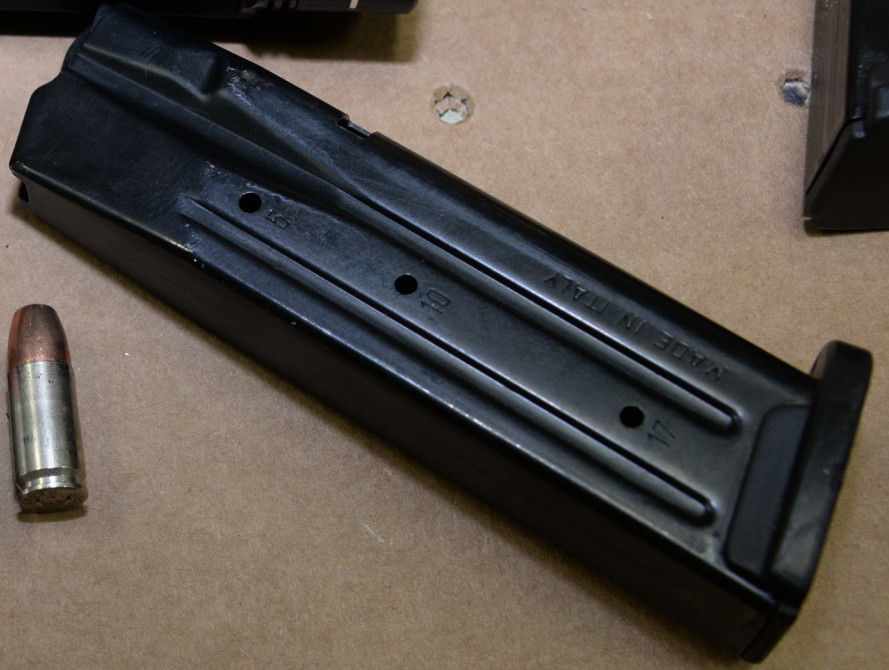

9mm x 19

MANSFIELD POLICE DEPARTMENT

REvolver, RIA, USA

MANSFIELD POLICE DEPARTMENT

NEWINGTON, NH, USA

SIG SAUER

TLR-1 HL
STREAMLIGHT

9mm x 19