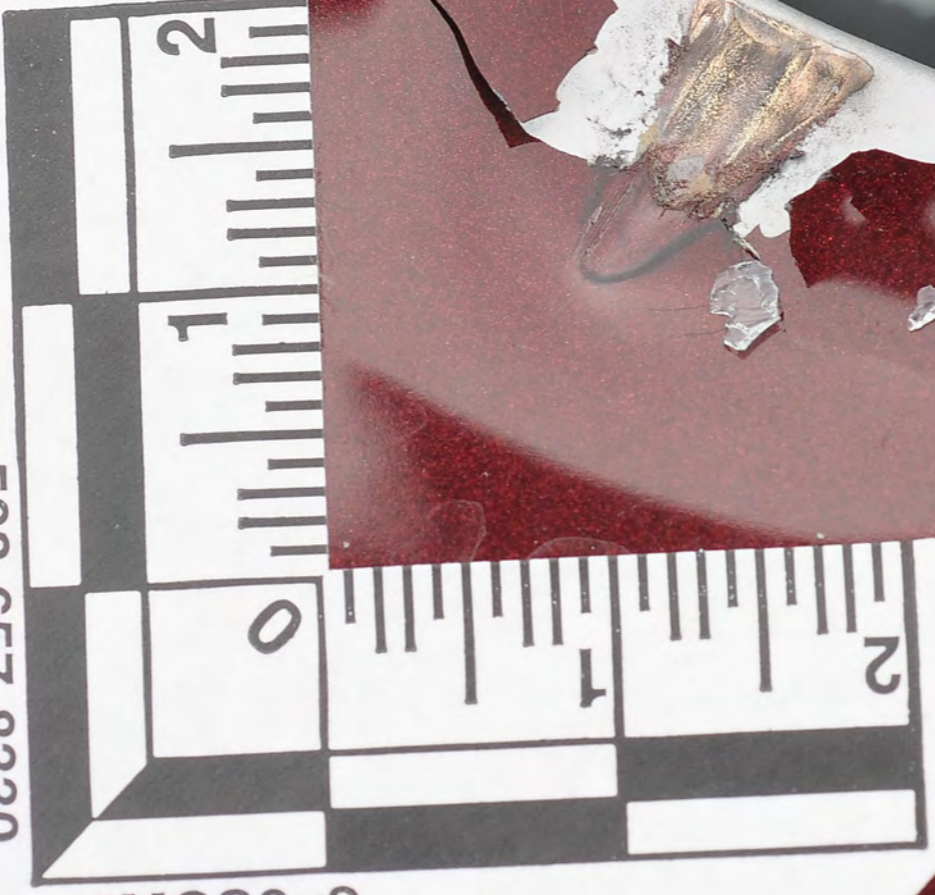

USA

DATE
5.2

503-657-8330