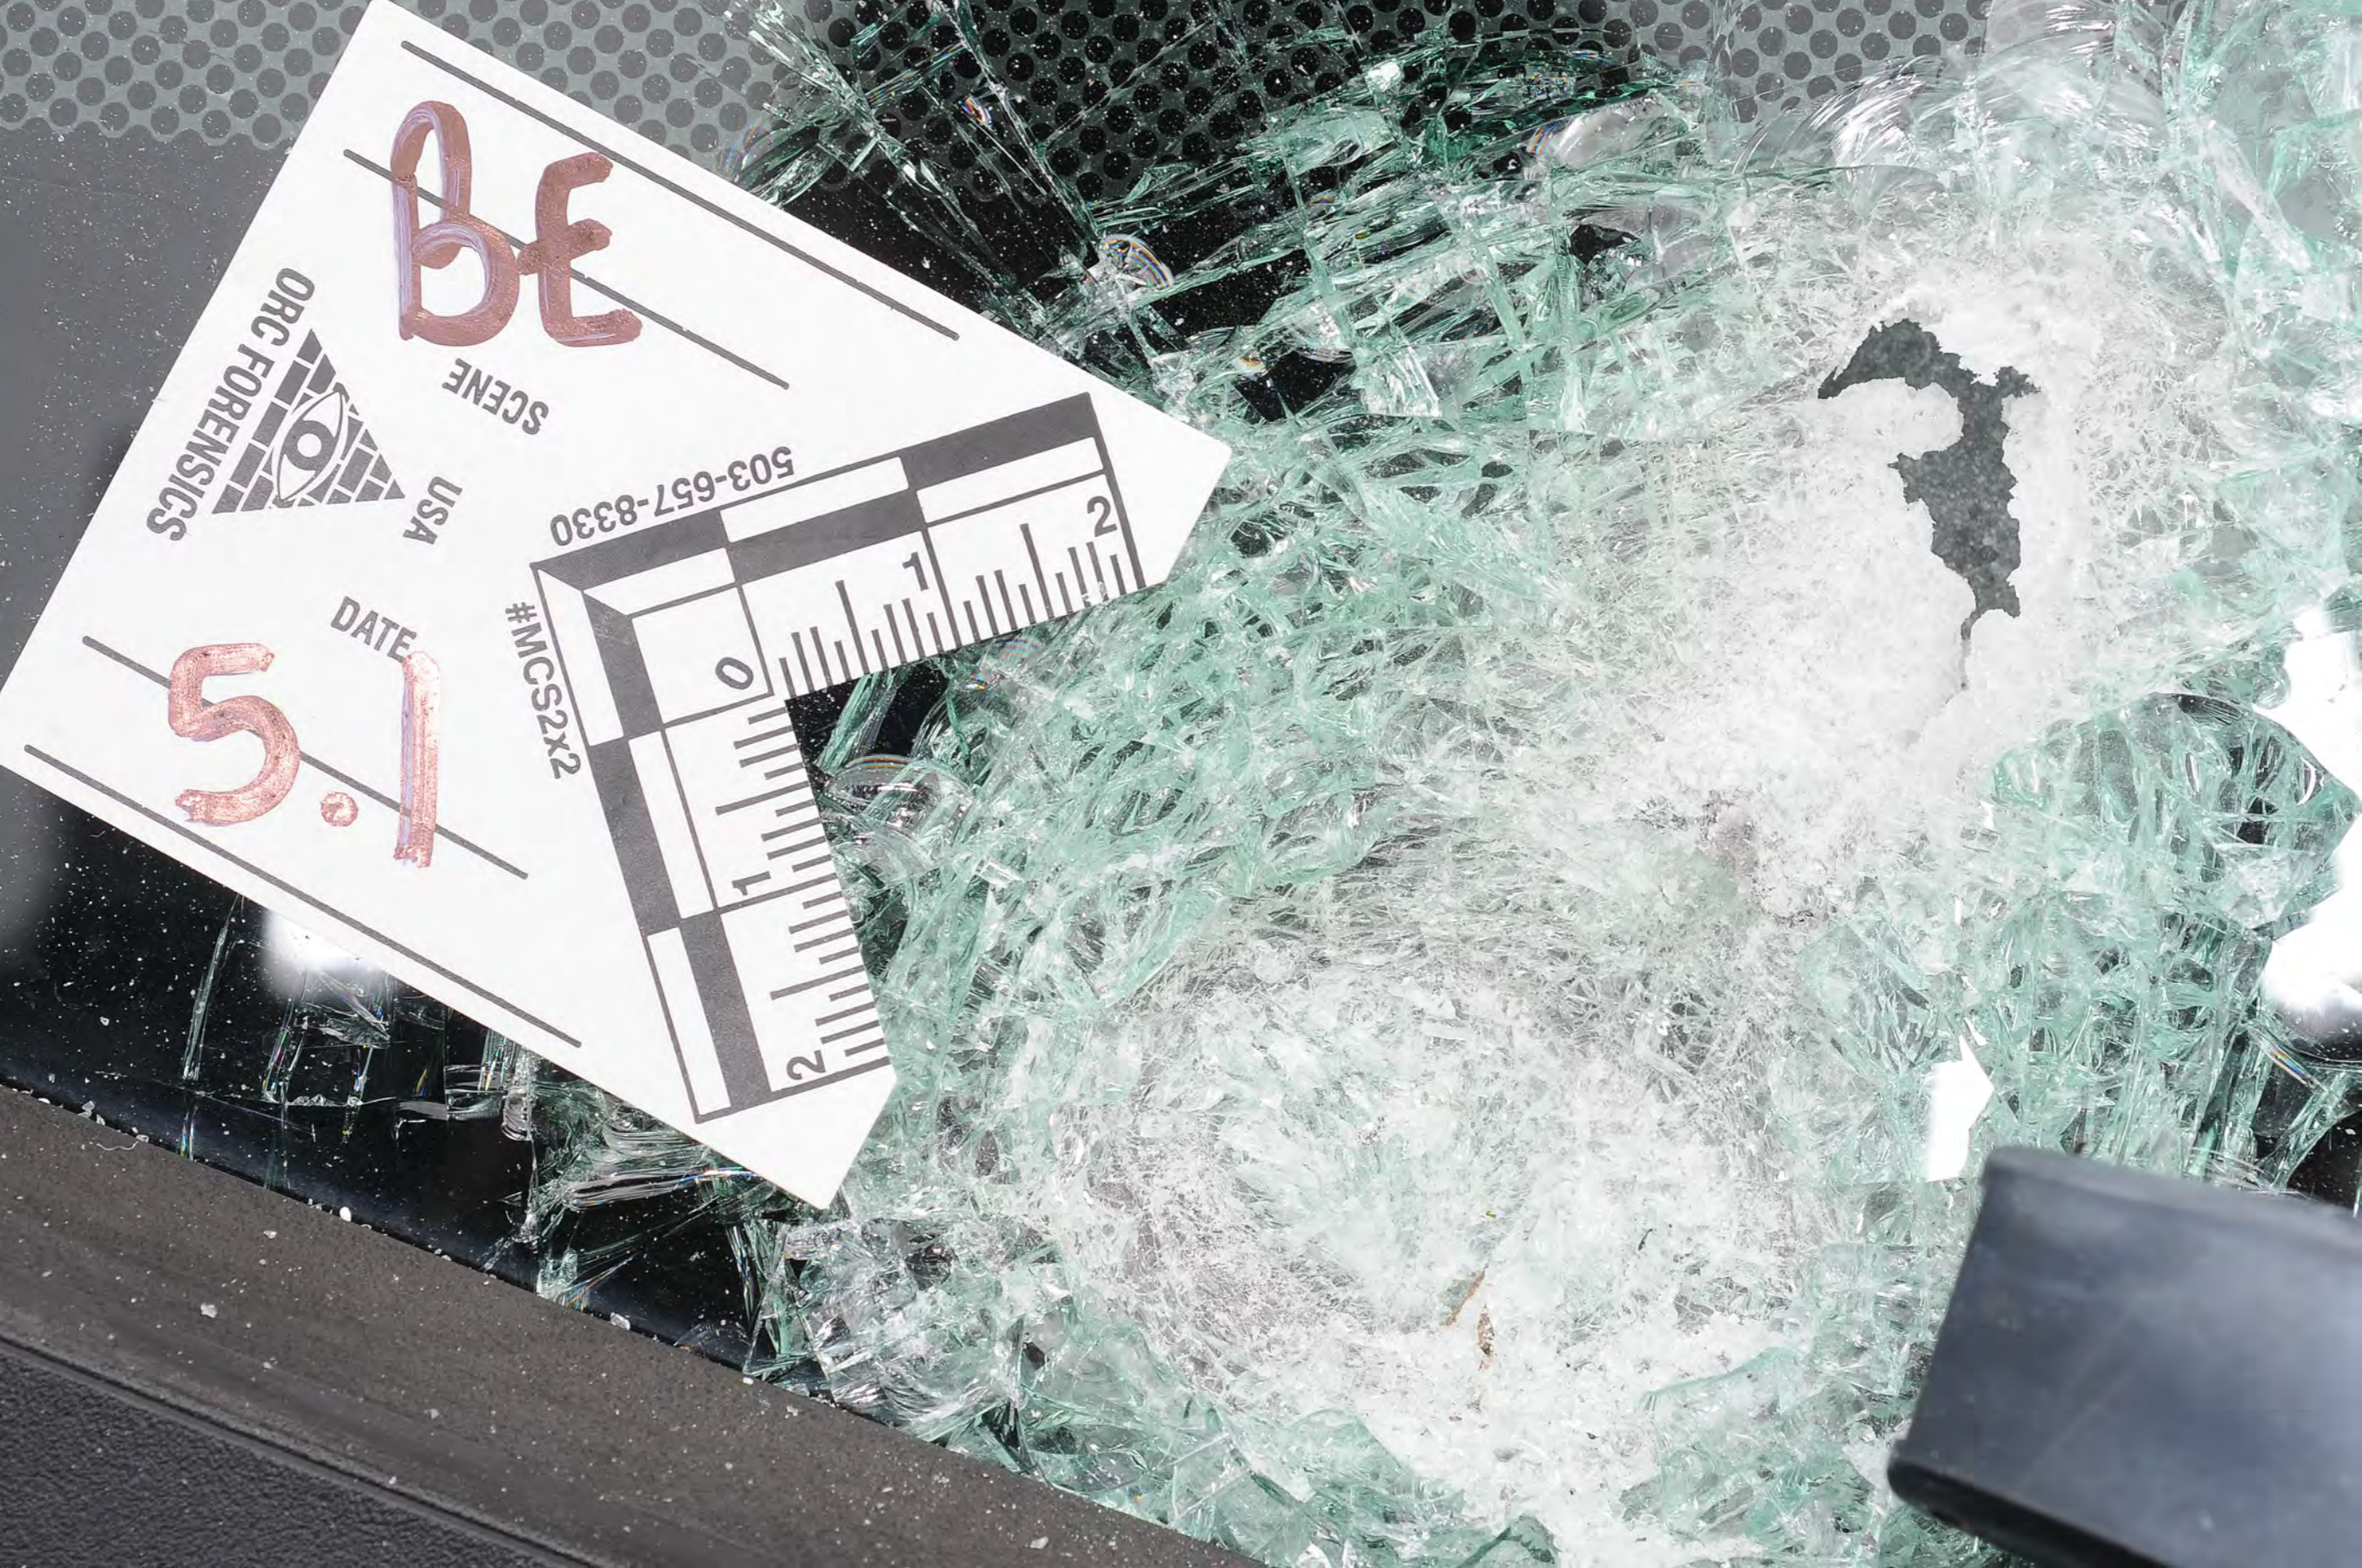

BE

SCENE

USA

503-657-8330

DATE

S.

1

#MCS2x2