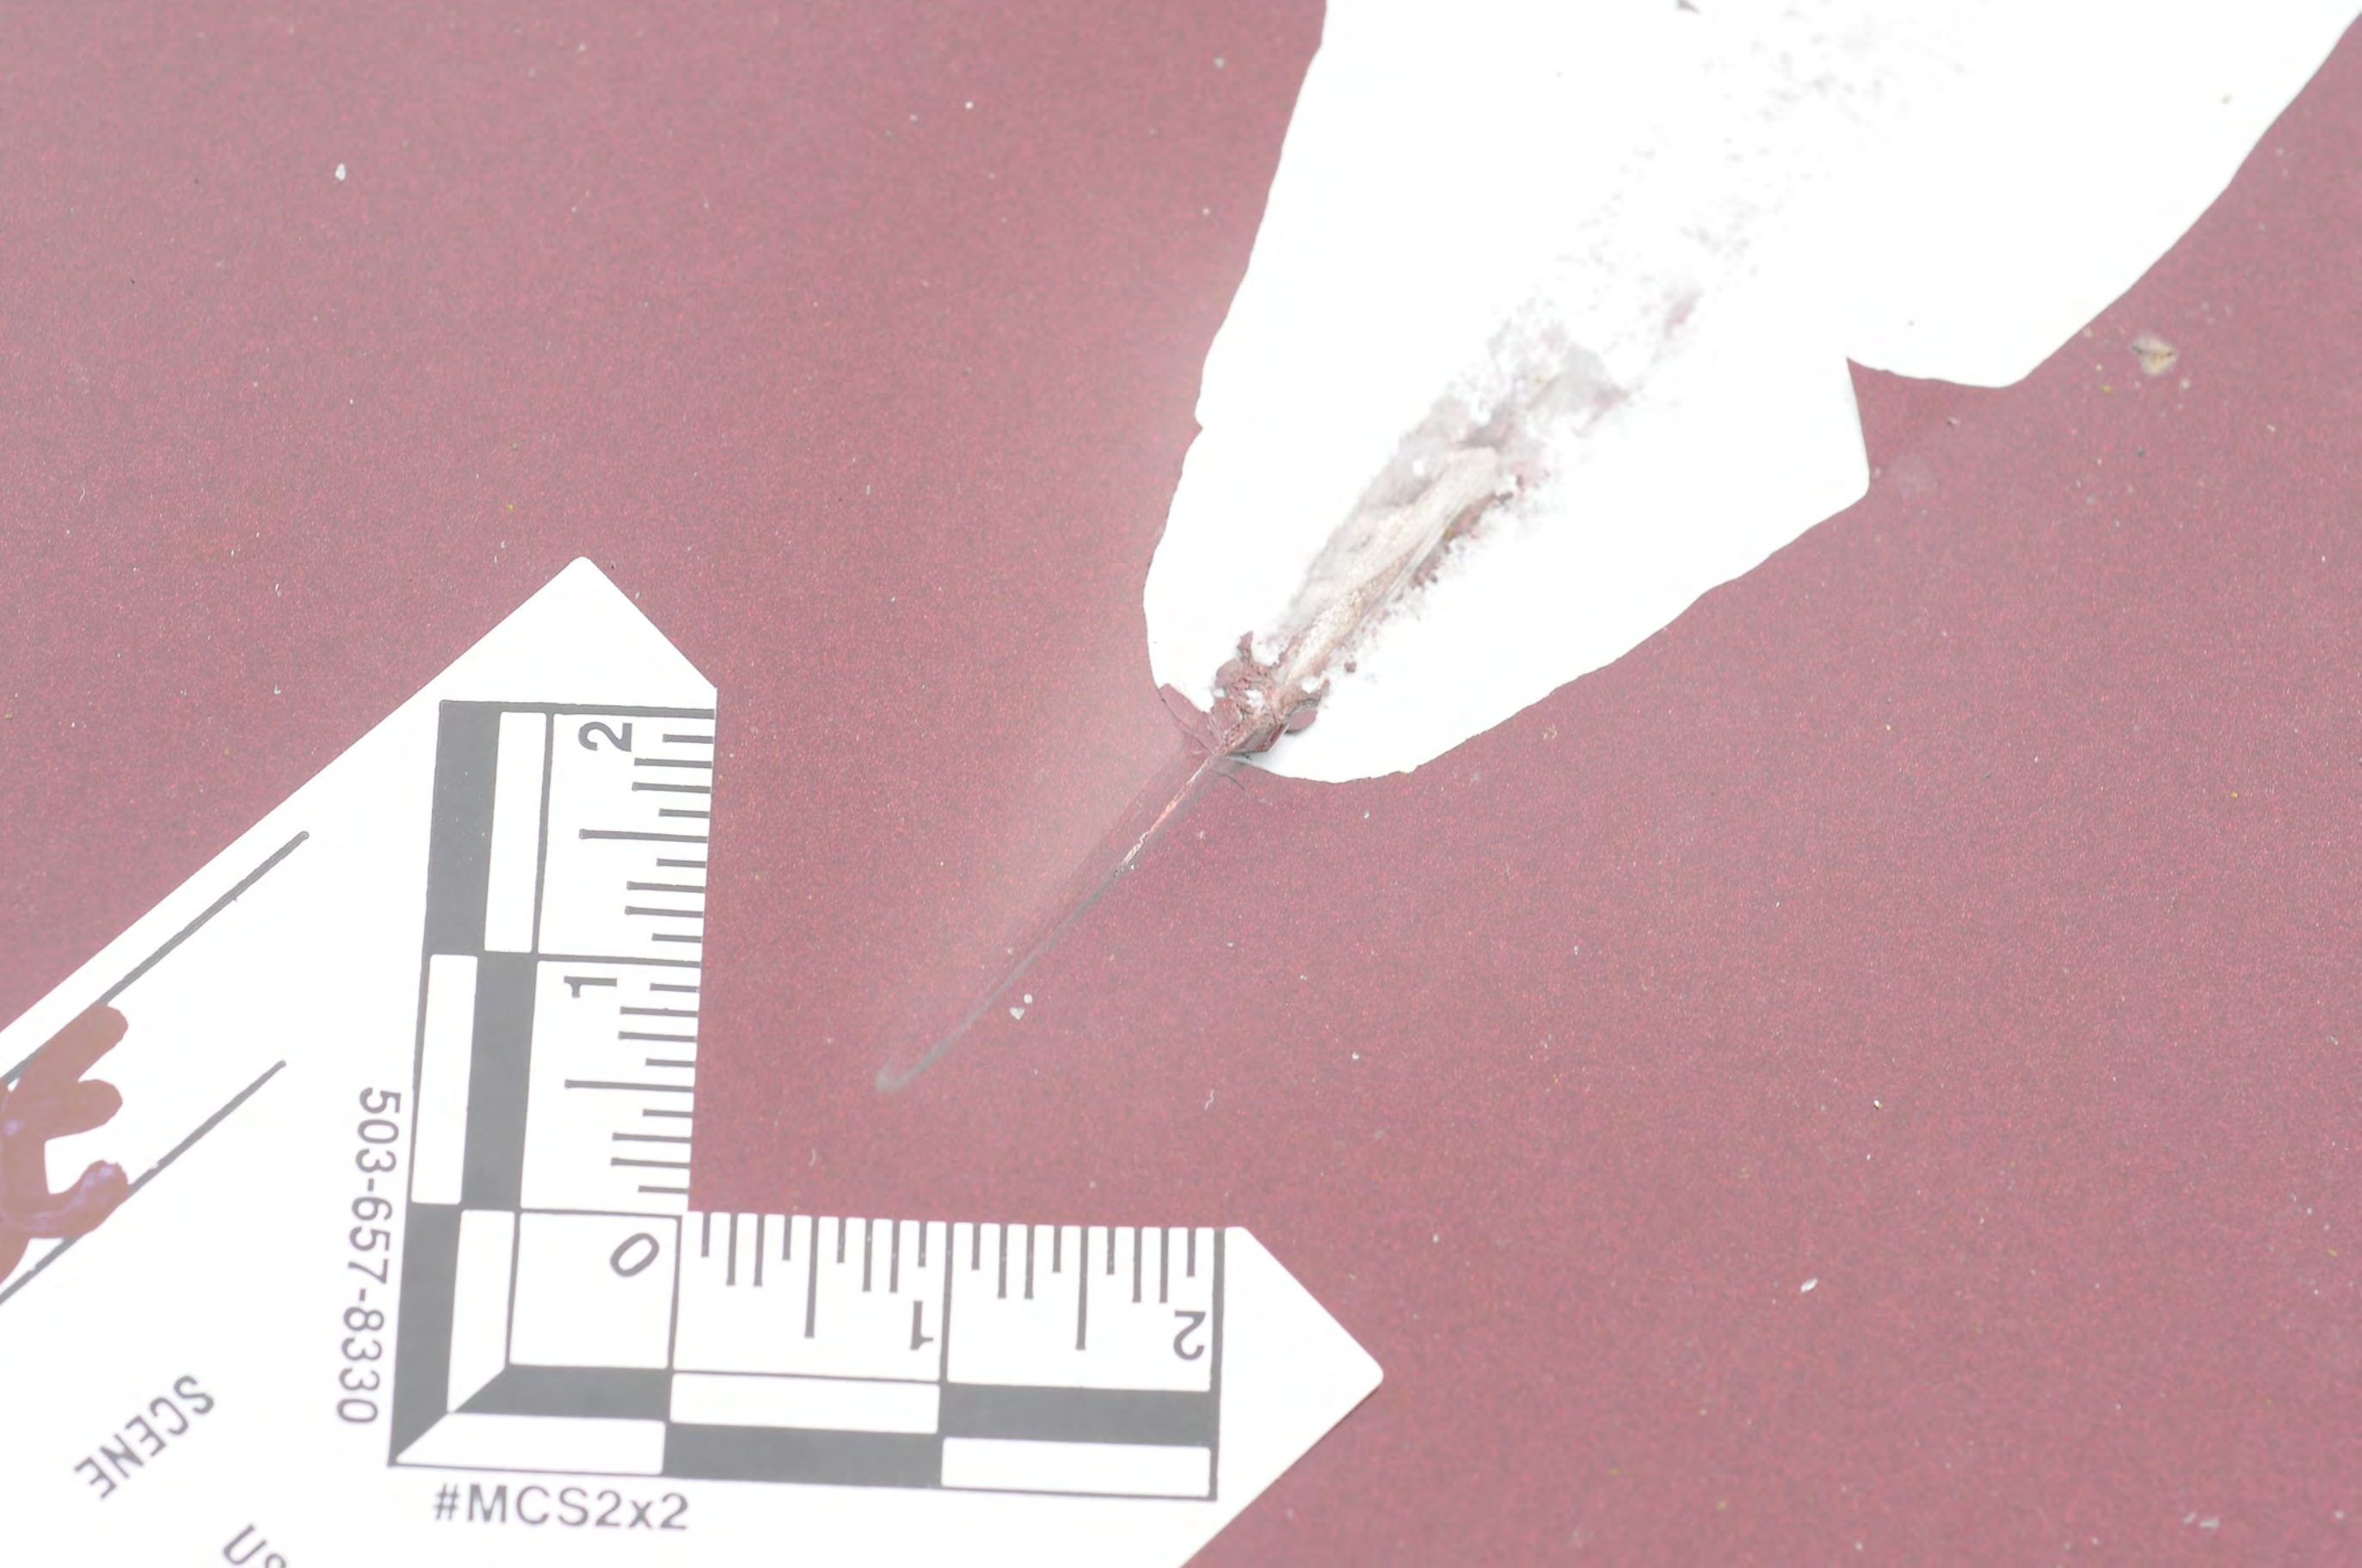

503-657-8330

#MCS2x2

SCENE

UN