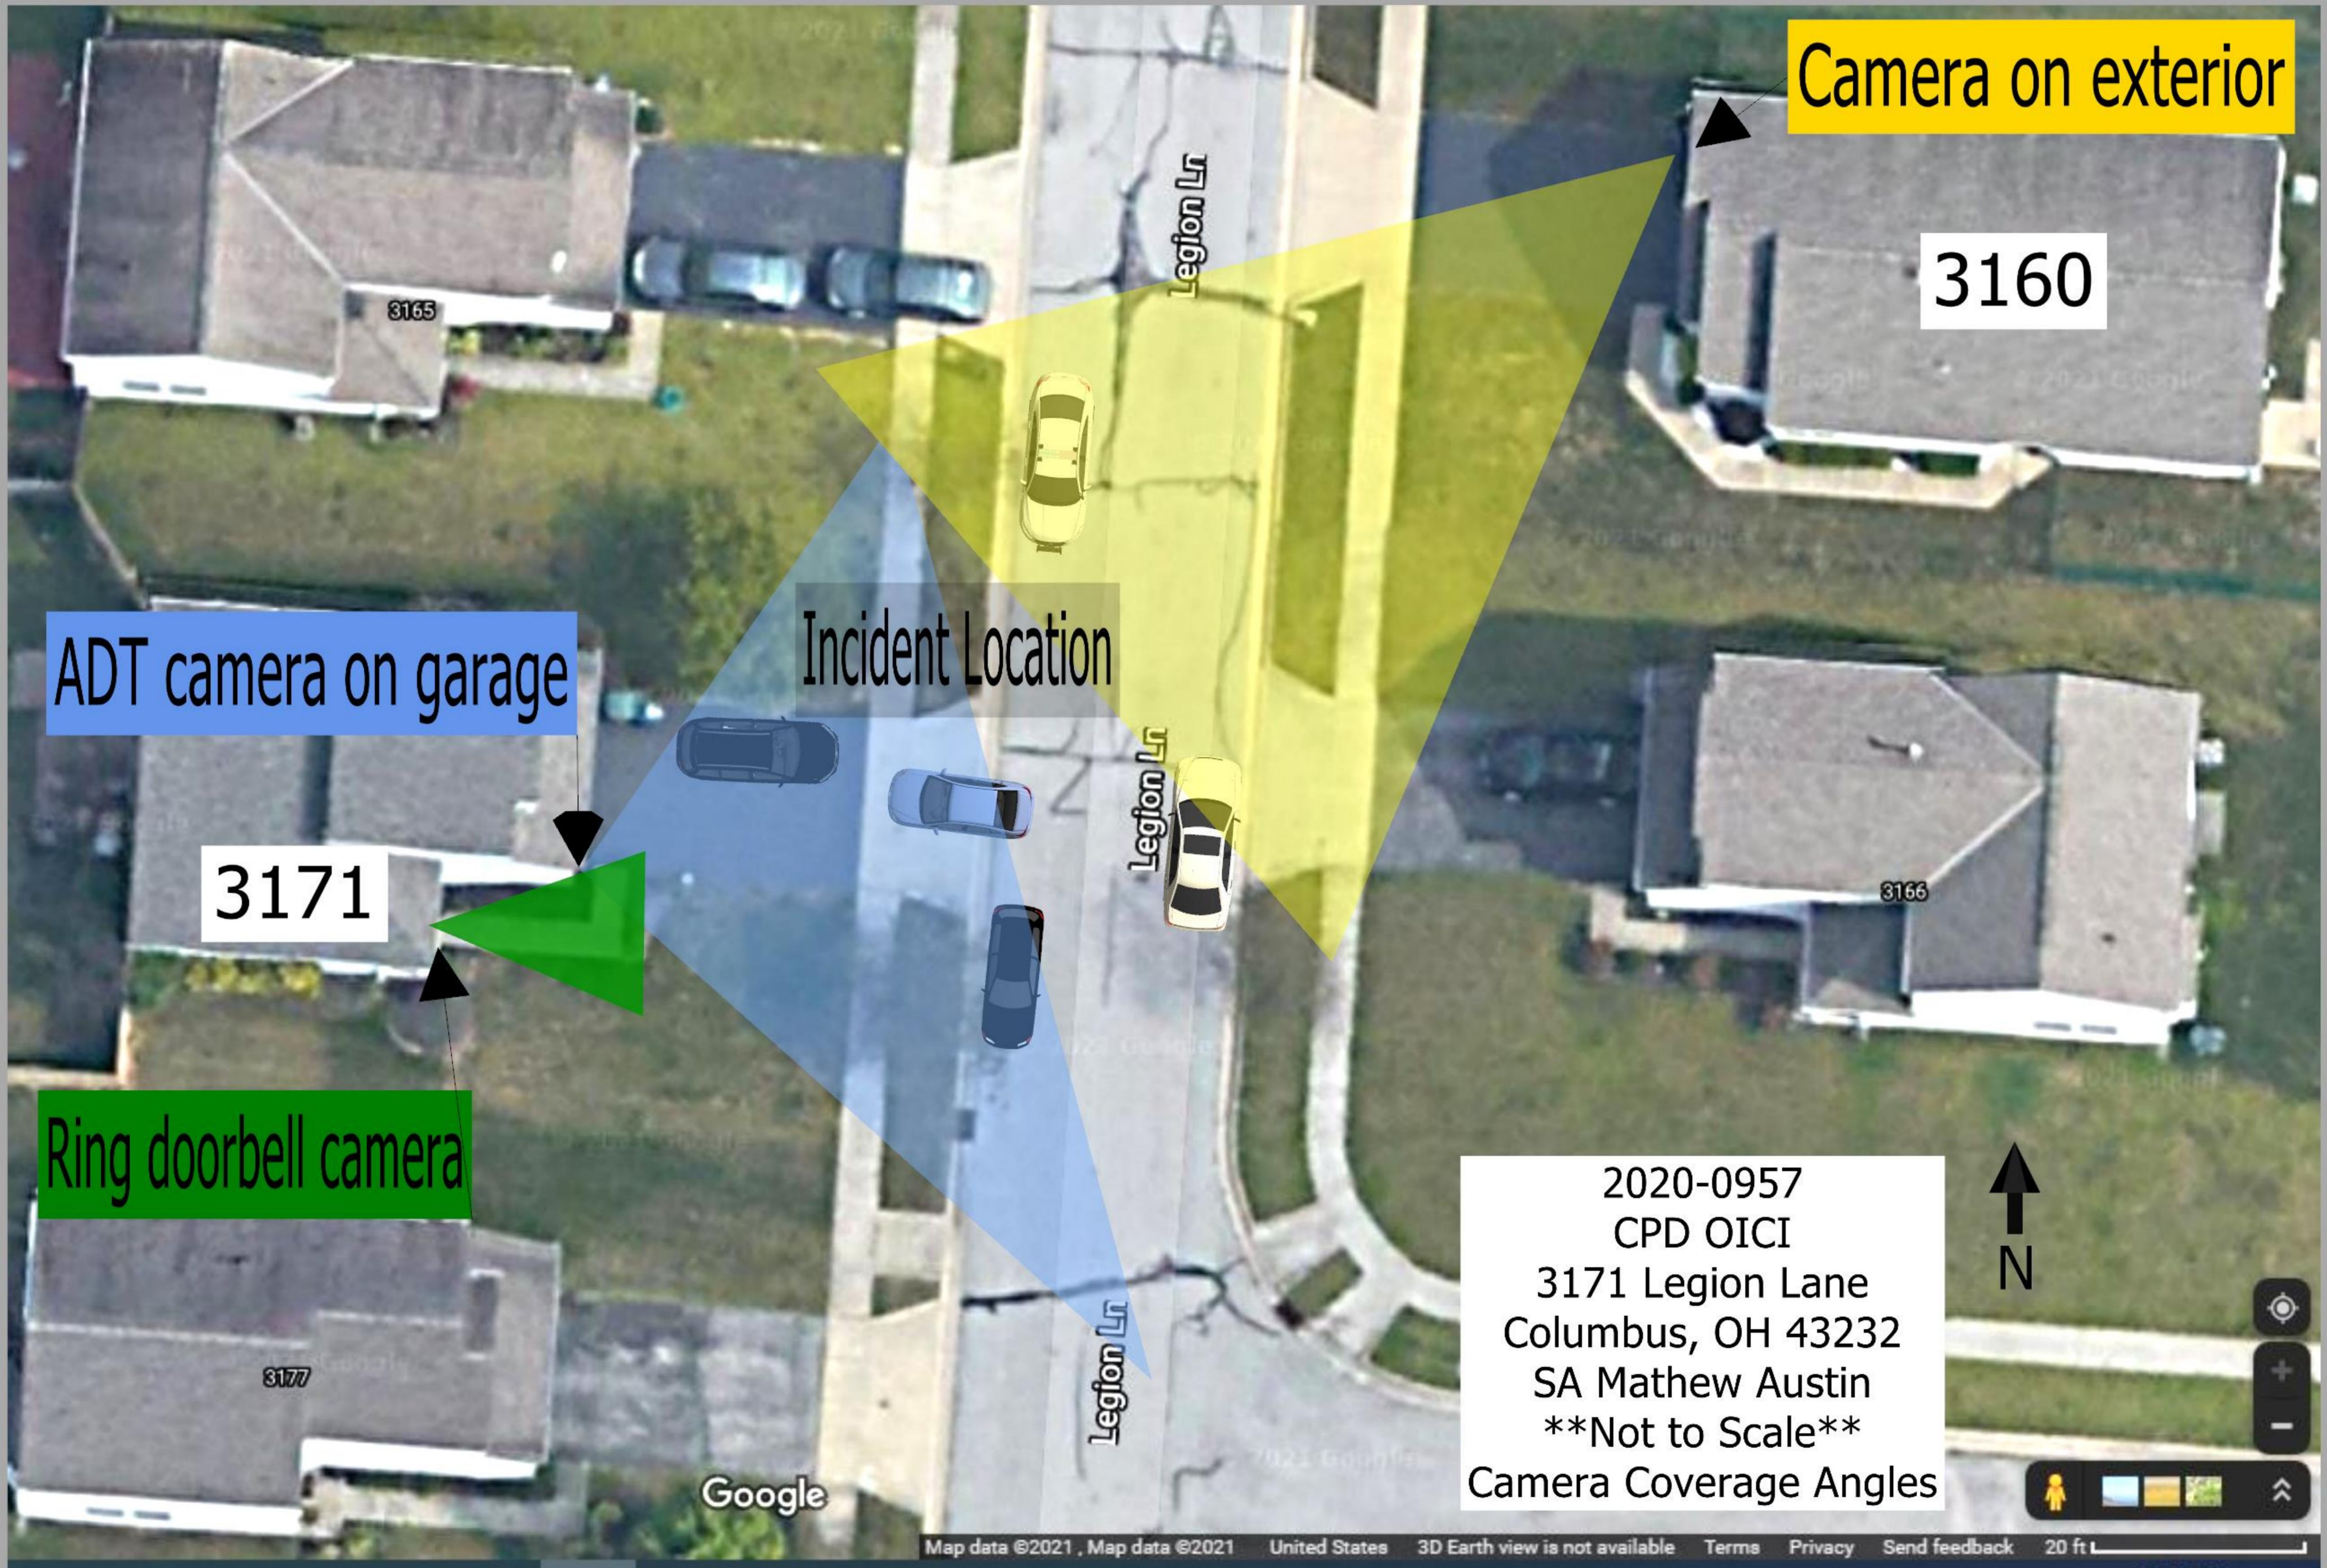

Camera on exterior

3160

Incident Location

ADT camera on garage

3171

Ring doorbell camera

2020-0957  
CPD OICI  
3171 Legion Lane  
Columbus, OH 43232  
SA Mathew Austin  
\*\*Not to Scale\*\*  
Camera Coverage Angles

2020-0957  
CPD OICI  
3171 Legion Lane  
Columbus, OH 43232  
SA Mathew Austin  
\*\*Not to Scale\*\*  
Evidence Locations

3171

Legion Ln

- 1
- 2
- 3
- 4
- 5
- 6
- 7
- 8
- 9
- 10

INCHES

1

2

3

UNKNOWN DECEDENT

21-1839

METRIC

1

2

3

4

5