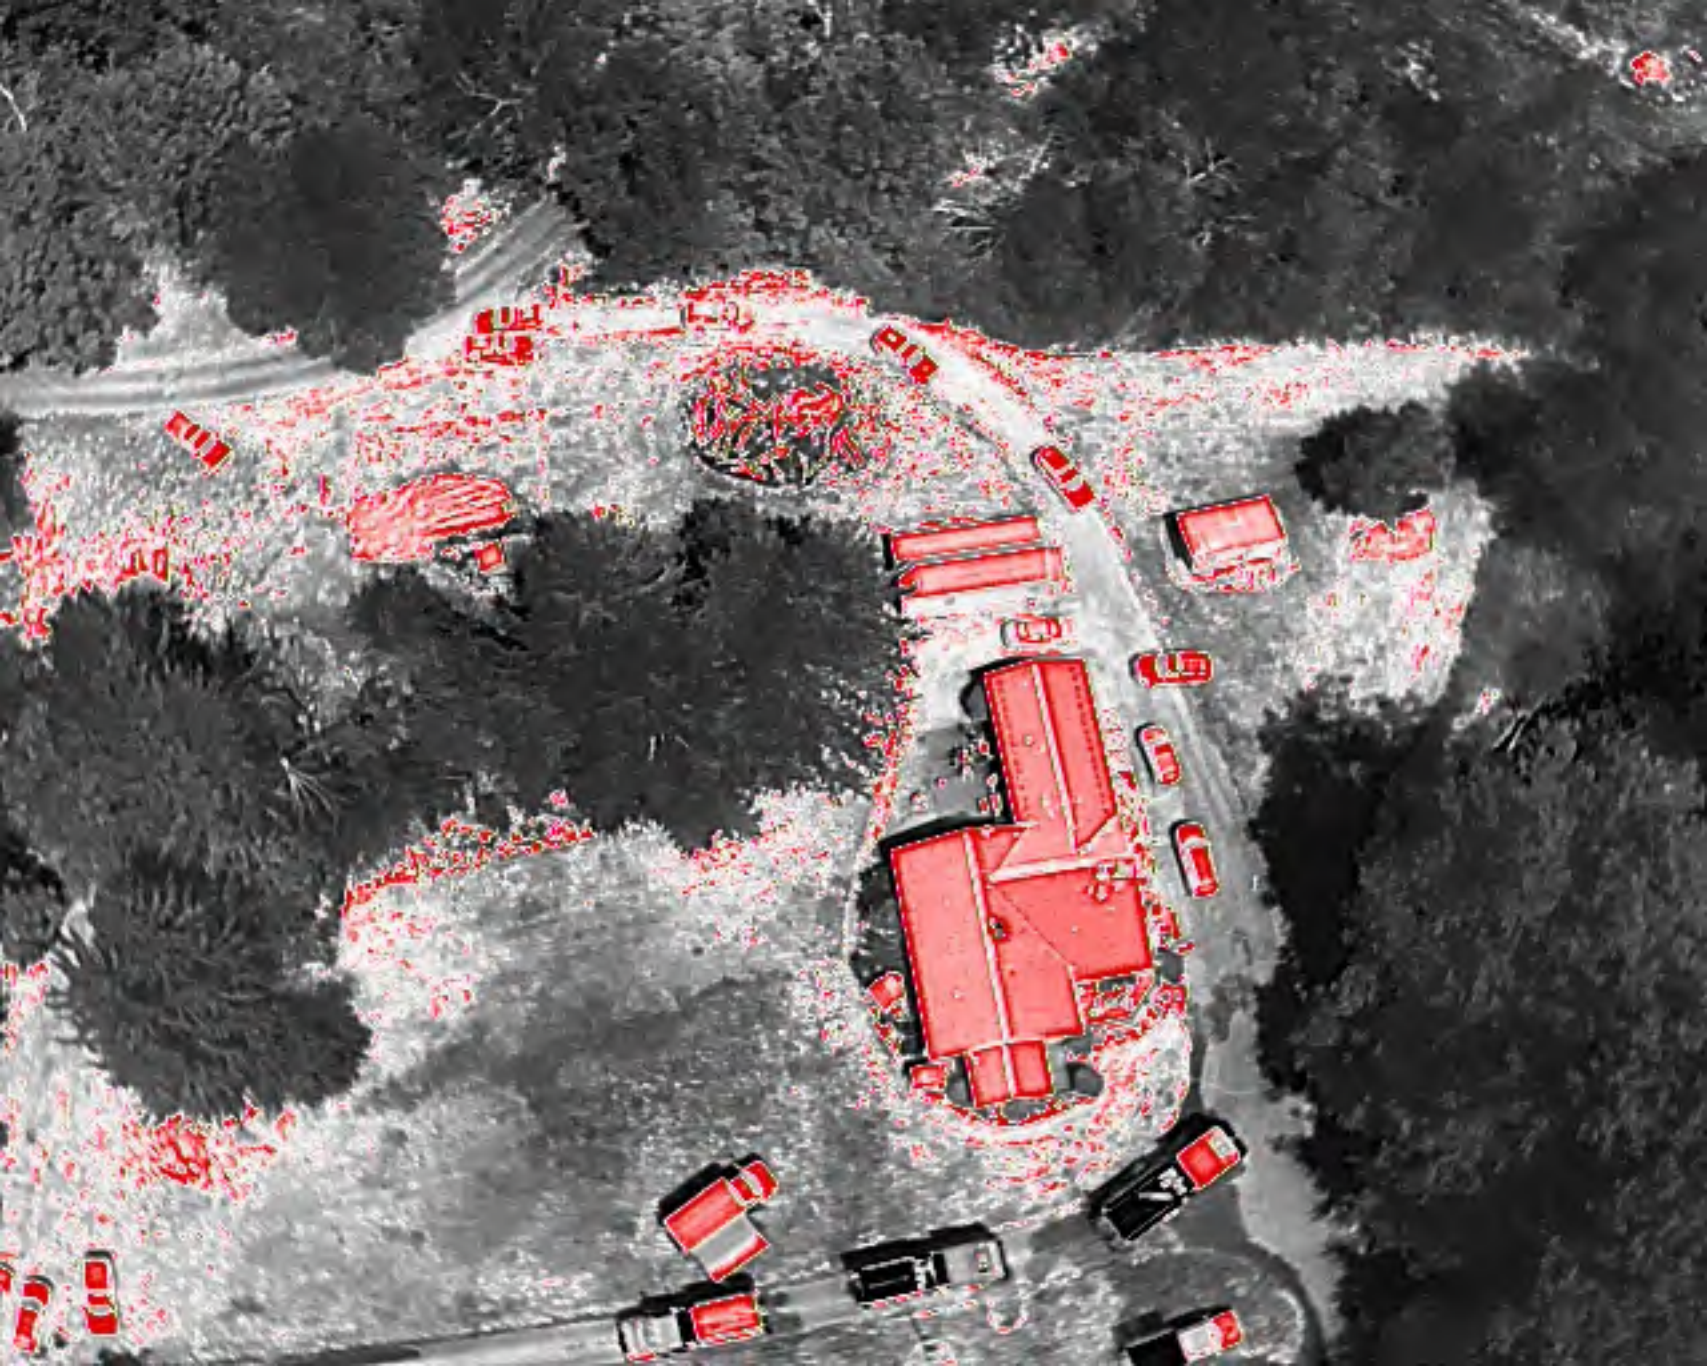

SHERIFF

FIRE

ST. ALBANS TWP

4206

WARNING
NO PARKING
IN THIS ZONE
EXCEPT FOR
EMERGENCY VEHICLES
ONLY

PRINCESS
PARKING
ONLY
ALL OTHERS
WILL BE
TOWED

Princess

ORTHO HOME DEFENSE
INSECT KILLER
12 MONTH PROTECTION

WELCOME

S5

6 UNITS
STACK