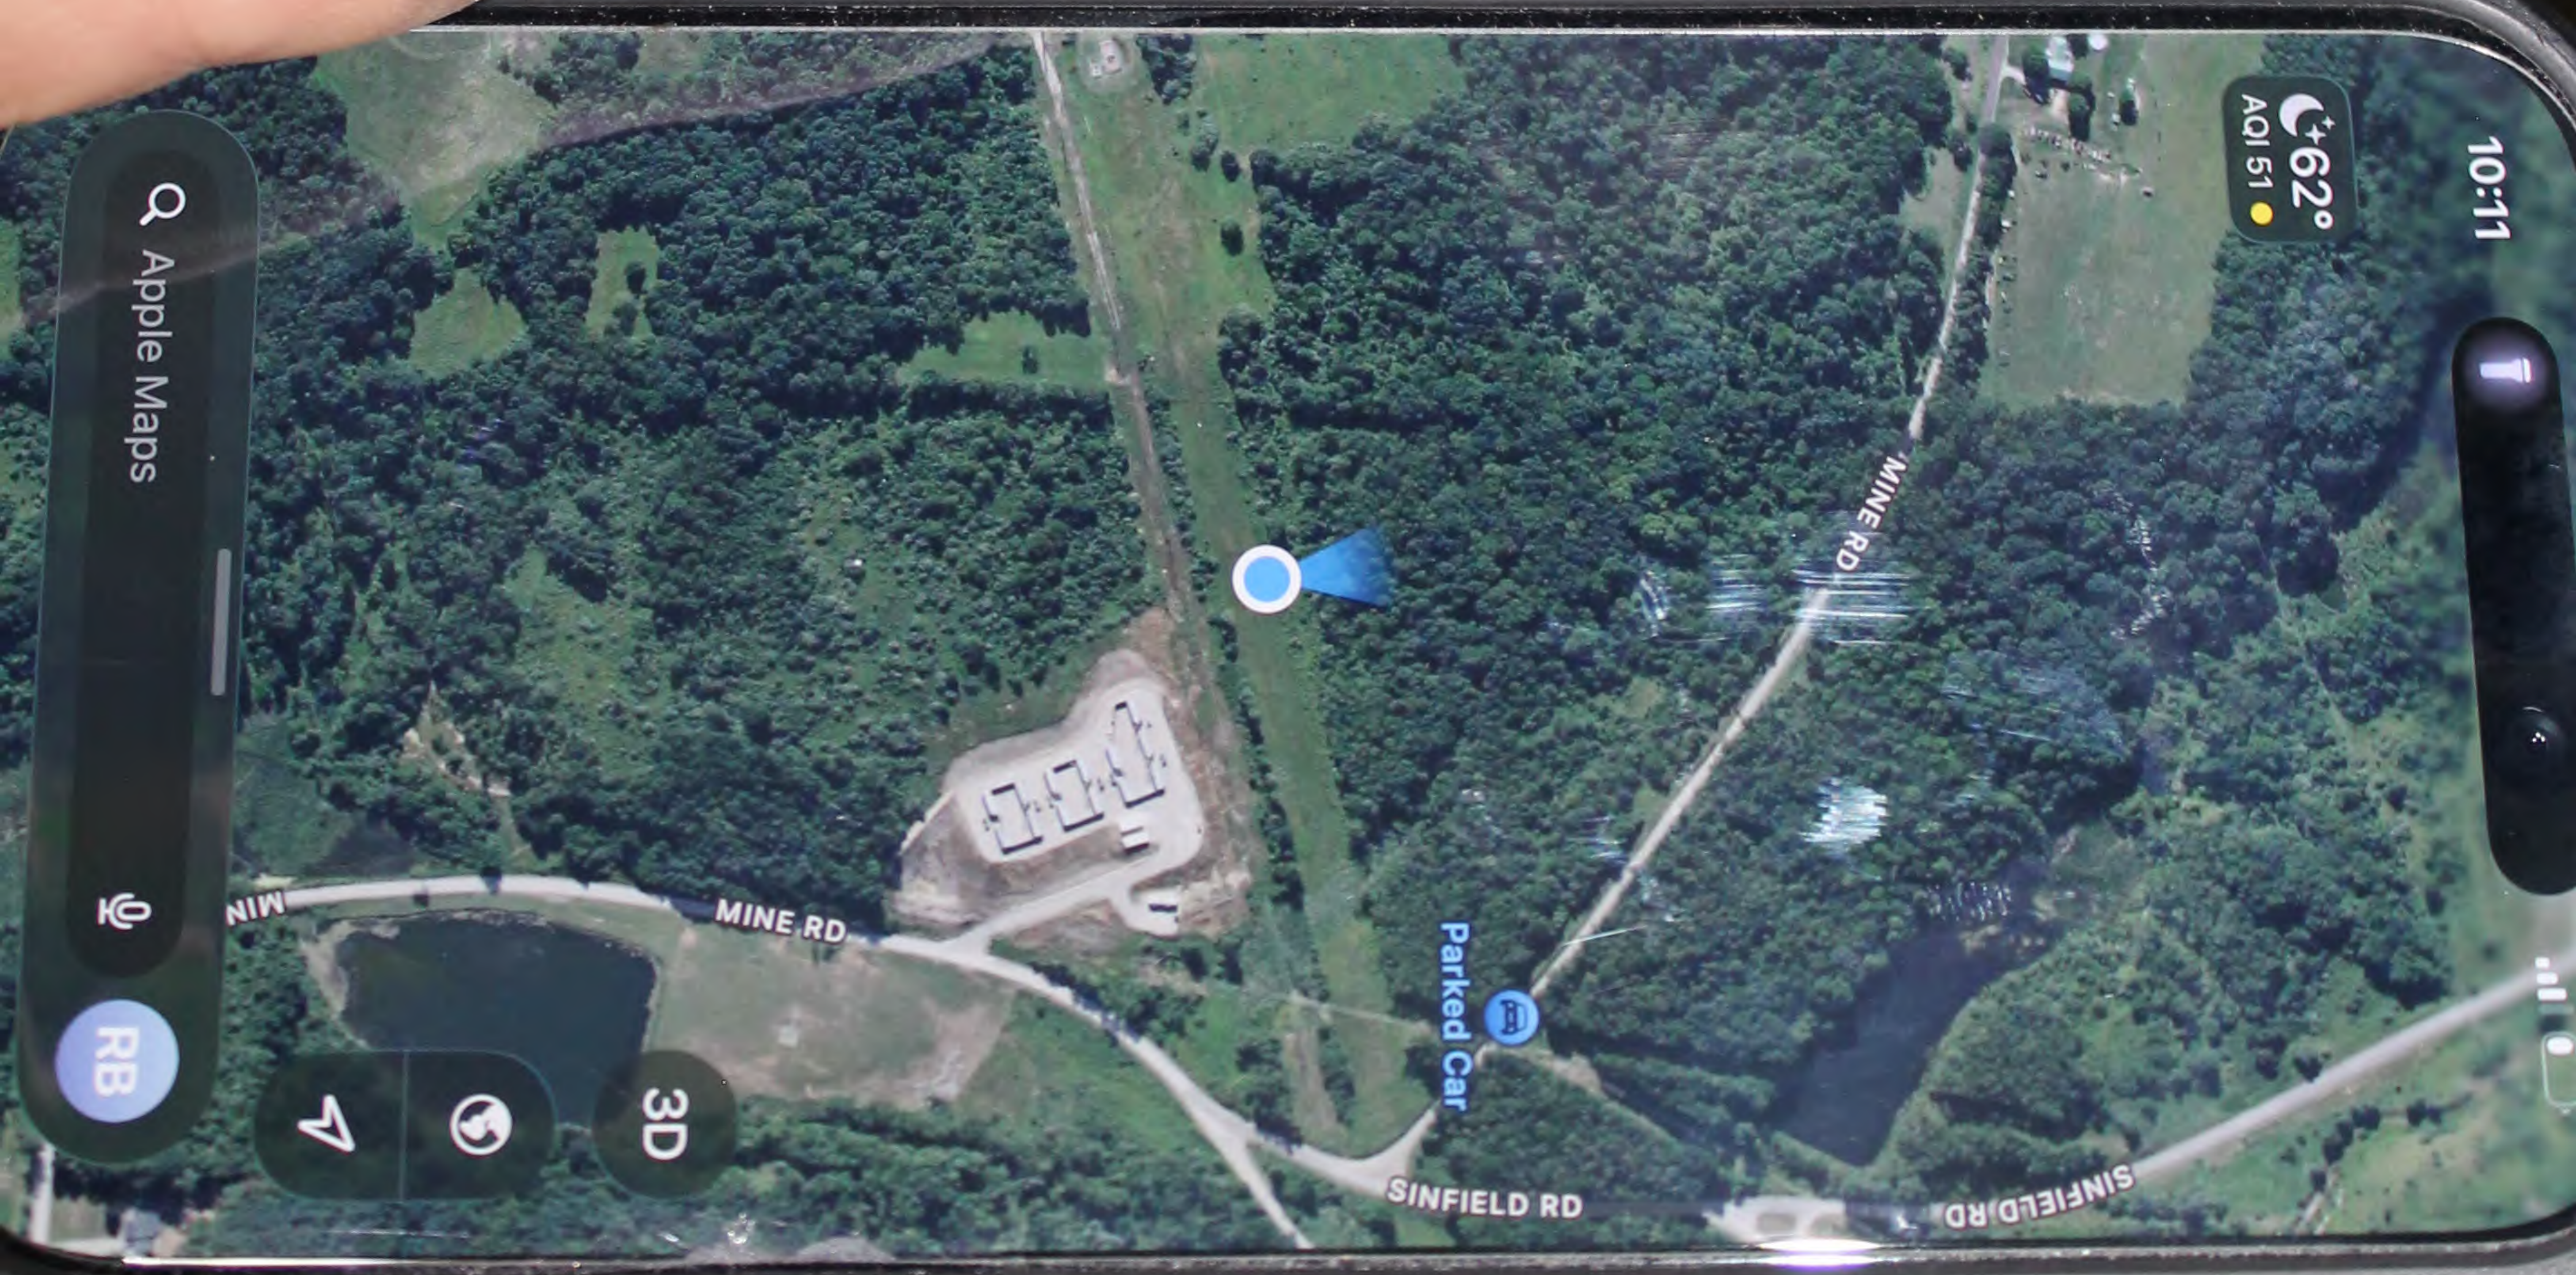

10:11

+62°  
AQI 51

Apple Maps

RB

3D

sources greater than 150  
• Not to be used in conjunction with  
mechanical lifts for either vertical or  
movement.

**ESSENTIALS**

130 WEST 11TH AVENUE  
DENVER, CO 80202