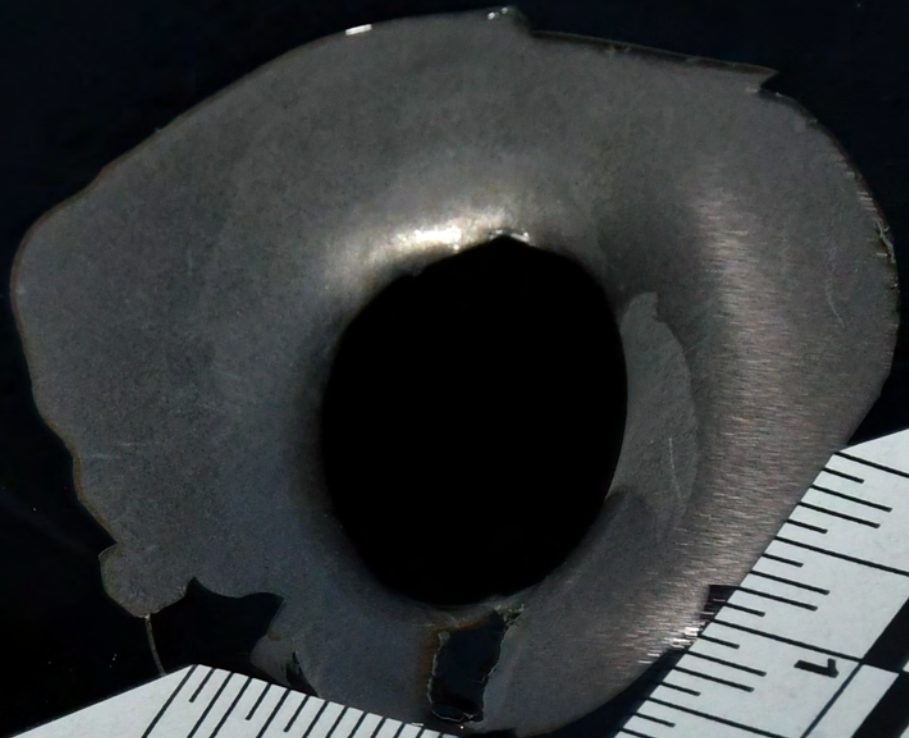

Photographer's Name: 0.1

Case Number: \_\_\_\_\_

Date: \_\_\_\_\_

Description of item photographed: \_\_\_\_\_

2 1 0 1 2

2 1 0 1 2

TRITECHFORENSICS

800.438.7884  
tritechforensics.com