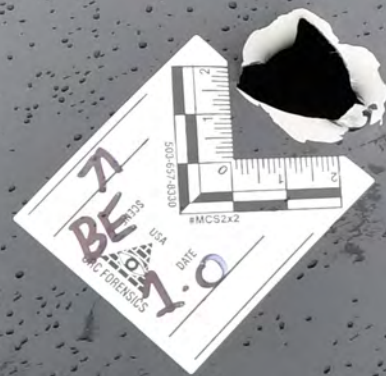

DRIVON  
CARON

MONROE  
MONROE  
MONROE

Little Truck

REPAIRS, SETTINGS,  
REMOVAL OF SERVICES  
www.ford.com

WARRANTY INFORMATION

POLICE

503-657-8330

#MCS2x2