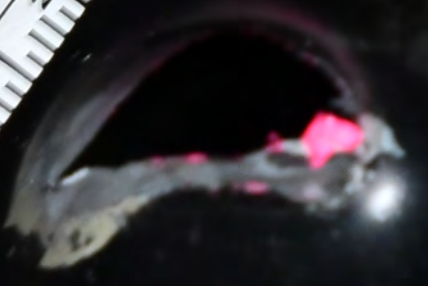

503-657-8330

#MCS2X2

1.7  
1.9

2.7  
1.9

SCENE

503-657-8330

#MCS2x2

ORC FORENSICS  
USA  
DATE  
**BE**  
**102**  
SCENE  
#MCS2X2  
503-637-9330