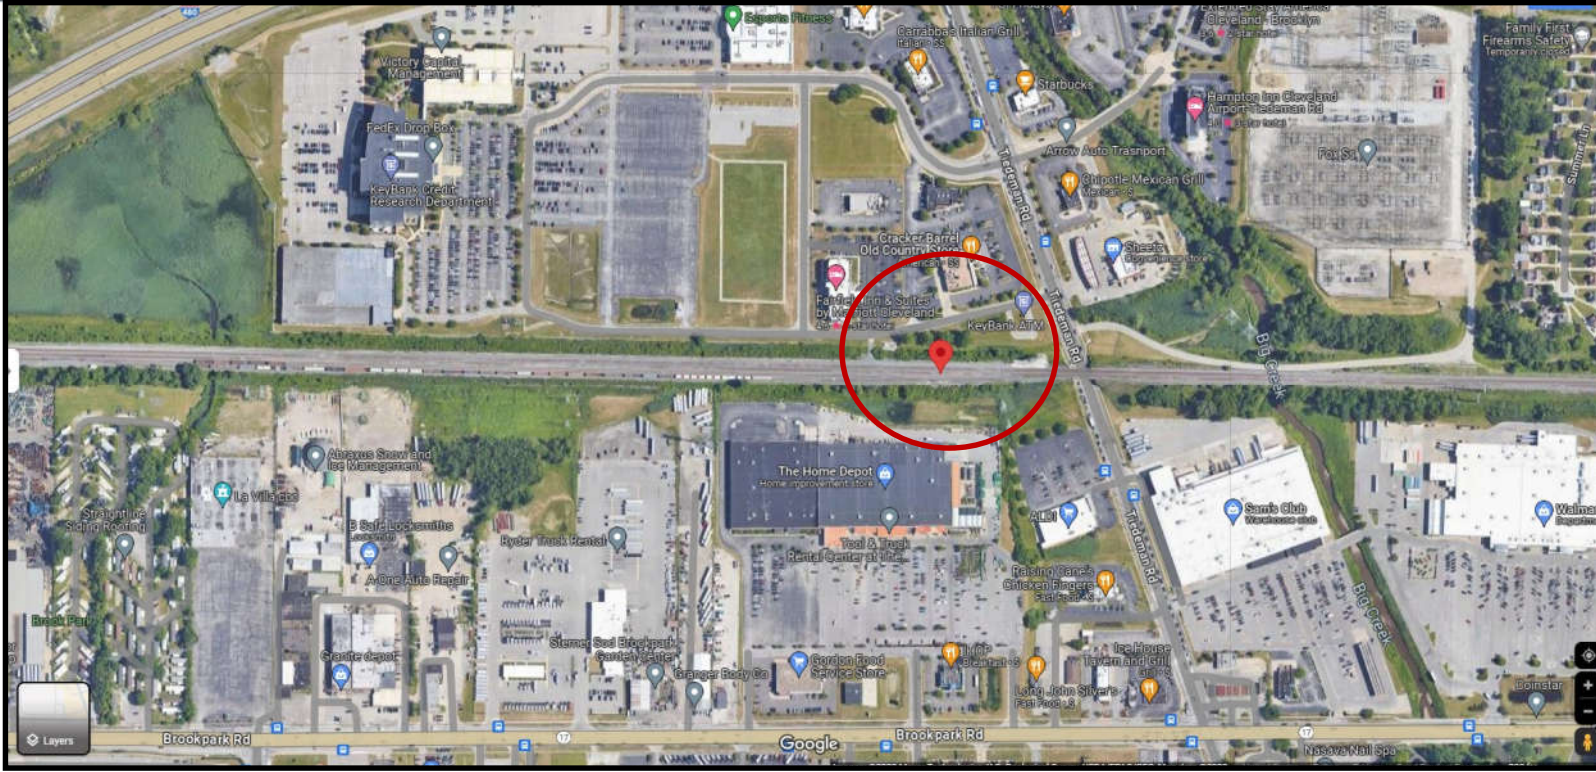

Criminal Intelligence Unit

PUBLIC BULLETIN

Cuyahoga County John Doe

December 28, 2023

Volume 19, Number 10

The Ohio Attorney General’s Bureau of Criminal Investigation and Cuyahoga County Medical Examiner’s Office are seeking assistance to identify a male who was located deceased on November 14, 2023. The male was located on the CSX tracks just west of the Tiedeman Road train overpass in Brooklyn, Ohio.

About BCI CIU

The Criminal Intelligence Unit consists of Criminal Intelligence Analysts and a Criminal Intelligence Analyst Supervisor. Analysts are located in BCI London headquarters, as well as regional offices in Youngstown, Bowling Green and Richfield. The members receive and fulfill requests from BCI Agents, local, state, federal law enforcement agencies and task forces. Our mission is to predict and expose criminal activity in order to prevent, eliminate or neutralize the activity.

This publication may be disseminated to the general public.

Criminal Intelligence Unit

PUBLIC BULLETIN

The approximate location where the male was located is shown in the red circle. The railroad tracks are just west of the Tiedeman Road overpass in Brooklyn, Ohio (Cuyahoga County).