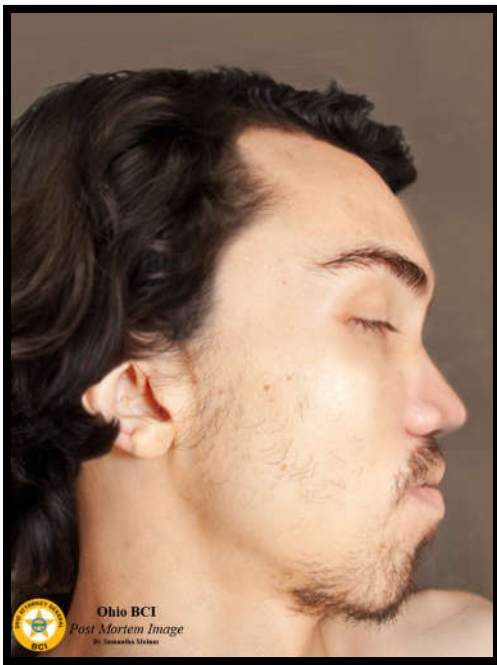

Criminal Intelligence Unit

PUBLIC BULLETIN

Cuyahoga County John Doe

December 28, 2023

Volume 19, Number 10

The Ohio Attorney General’s Bureau of Criminal Investigation and Cuyahoga County Medical Examiner’s Office are seeking assistance to identify a male who was located deceased on November 14, 2023. The male was located on the CSX tracks just west of the Tiedeman Road train overpass in Brooklyn, Ohio.

The image shown is a post-mortem image completed by an Ohio BCI forensic artist. Anyone with information is asked to call the Cuyahoga County Medical Examiner’s Office at (216) 721-5610 extension 1.

John Doe Demographics

Date Recovered: November 14, 2023

Gender: Male

Race/Ethnicity: White

Estimated Age Range: 16-30

Height: 5’7” (measured)

Weight: 120 lbs (measured)

Hair: Long Brown Hair

Facial Hair: Mustache and beard