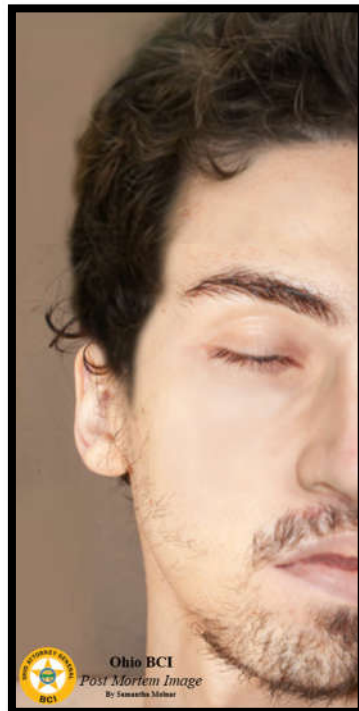

Criminal Intelligence Unit

PUBLIC BULLETIN

Cuyahoga County John Doe

December 28, 2023

Volume 19, Number 10

The Ohio Attorney General’s Bureau of Criminal Investigation and Cuyahoga County Medical Examiner’s Office are seeking assistance to identify a male who was located deceased on November 14, 2023. The male was located on the CSX tracks just west of the Tiedeman Road train overpass in Brooklyn, Ohio.

The image shown is a post-mortem image completed by an Ohio BCI forensic artist. Anyone with information is asked to call the Cuyahoga County Medical Examiner’s Office at (216) 721-5610 extension 1.

John Doe Demographics

Date Recovered: November 14, 2023

Gender: Male

Race/Ethnicity: White

Estimated Age Range: 16-30

Height: 5’7” (measured)

Weight: 120 lbs (measured)

Hair: Long Brown Hair

Facial Hair: Mustache and beard

Eyes: Blue or Hazel

Clothing: Gray Adidas sweatpants, a blue t-shirt, a blue zip up sweatshirt, and blue Crocs with the Cleveland Guardians logo

SMT: No visible tattoos, scars, or piercings

Biometrics: Fingerprints & DNA collected and are available for comparison