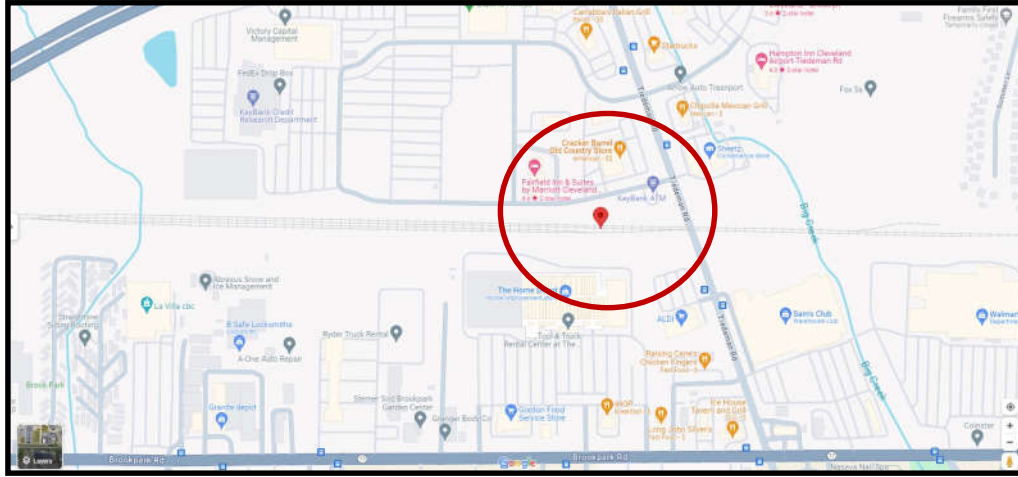

Criminal Intelligence Unit

PUBLIC BULLETIN

Cuyahoga County John Doe

December 28, 2023

Volume 19, Number 10

The Ohio Attorney General’s Bureau of Criminal Investigation and Cuyahoga County Medical Examiner’s Office are seeking assistance to identify a male who was located deceased on November 14, 2023. The male was located on the CSX tracks just west of the Tiedeman Road train overpass in Brooklyn, Ohio.

About BCI CIU

The Criminal Intelligence Unit consists of Criminal Intelligence Analysts and a Criminal Intelligence Analyst Supervisor. Analysts are located in BCI London headquarters, as well as regional offices in Youngstown, Bowling Green and Richfield. The members receive and fulfill requests from BCI Agents, local, state, federal law enforcement agencies and task forces. Our mission is to predict and expose criminal activity in order to prevent, eliminate or neutralize the activity.

This publication may be disseminated to the general public.

Criminal Intelligence Unit

PUBLIC BULLETIN

The approximate location where the male was located is shown in the red circle. The railroad tracks are just west of the Tiedeman Road overpass in Brooklyn, Ohio (Cuyahoga County).