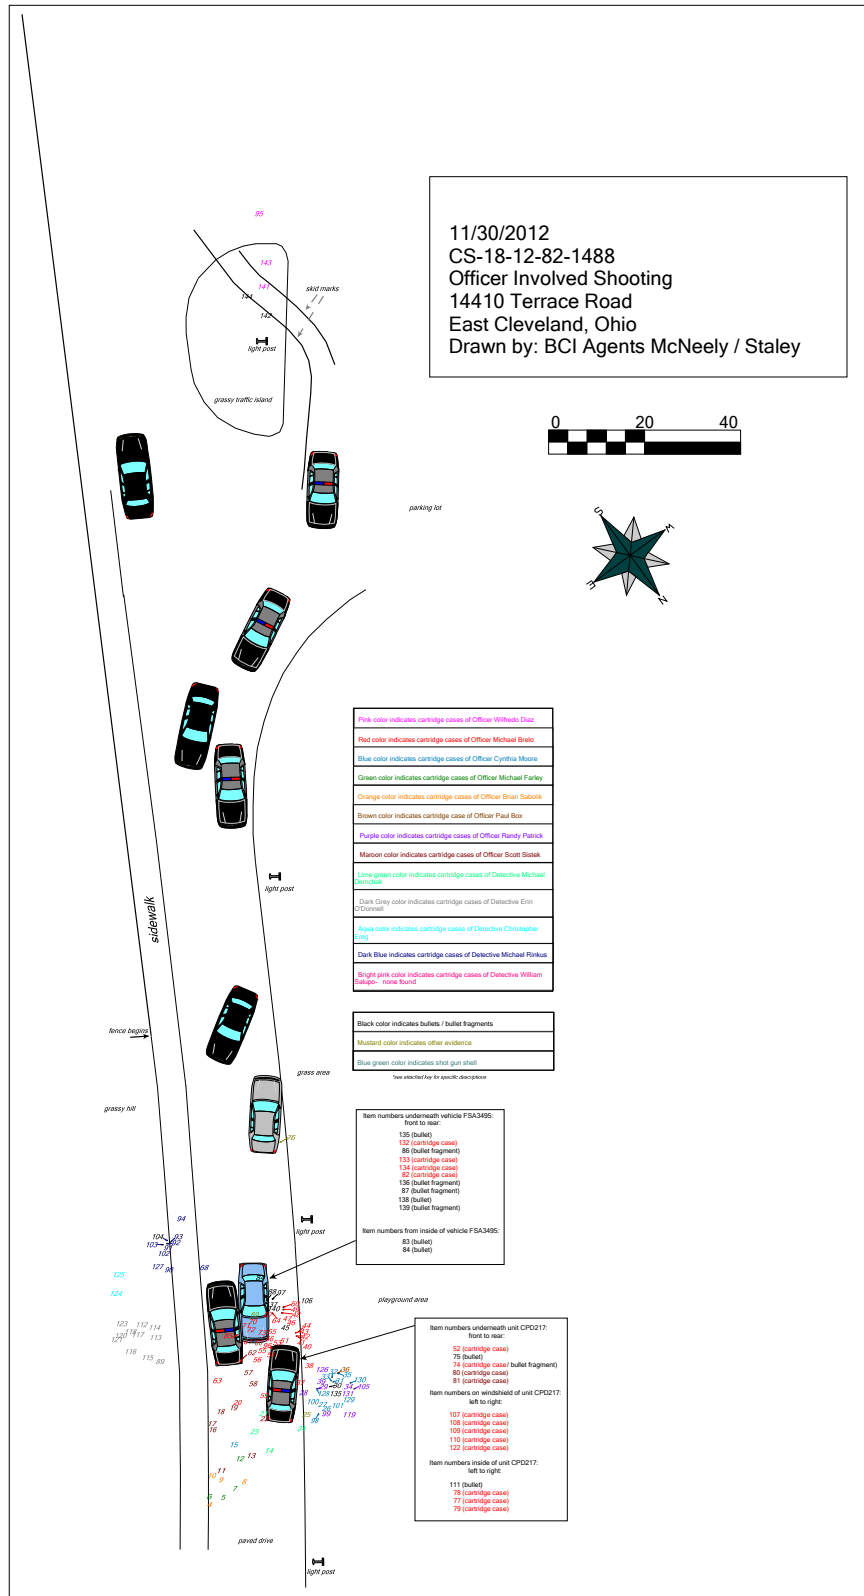

11/30/2012
CS-18-12-82-1488
Officer Involved Shooting
14410 Terrace Road
East Cleveland, Ohio
Drawn by: BCI Agents McNeely / Staley

See sketch/notes for specific descriptions