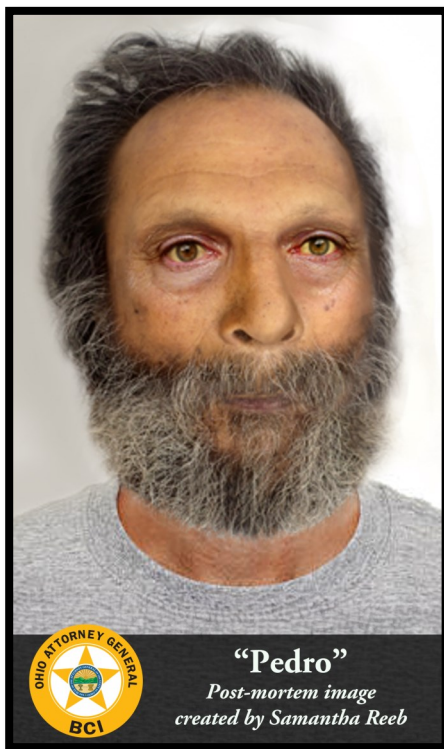

Criminal Intelligence Unit

PUBLIC BULLETIN

DAVE YOST
OHIO ATTORNEY GENERAL

Franklin County John Doe

January 29, 2025

Volume 21, Number 1

The Ohio Attorney General's Bureau of Criminal Investigation and the Franklin County Coroner's Office are seeking assistance to identify a deceased man found in Columbus, Ohio, on December 19, 2024. The male was located behind a home on Sullivant Avenue in a shed. He went by the name "Pedro" but his identity cannot be confirmed.

The post-mortem image completed by an Ohio BCI forensic artist. Anyone with information is asked to call the Franklin County Coroner's Office at (614) 525-5290.

John Doe Demographics

Date Recovered: December 19, 2024

Gender: Male

Race/Ethnicity: White Hispanic

Estimated Age Range: 50+

Height: 5'2" (measured)

Weight: 154 lbs (measured)

Hair: Shaggy, dark gray

Facial Hair: Mustache and beard

Eyes: Brown

Clothing: Jacket, sweatshirt, t-shirt and jeans

Accessories: Two rosaries (prayer beads) around his neck (shown on 2nd page)

SMT: No visible tattoos, scars, or piercings

Biometrics: Fingerprints & DNA collected and are available for comparison