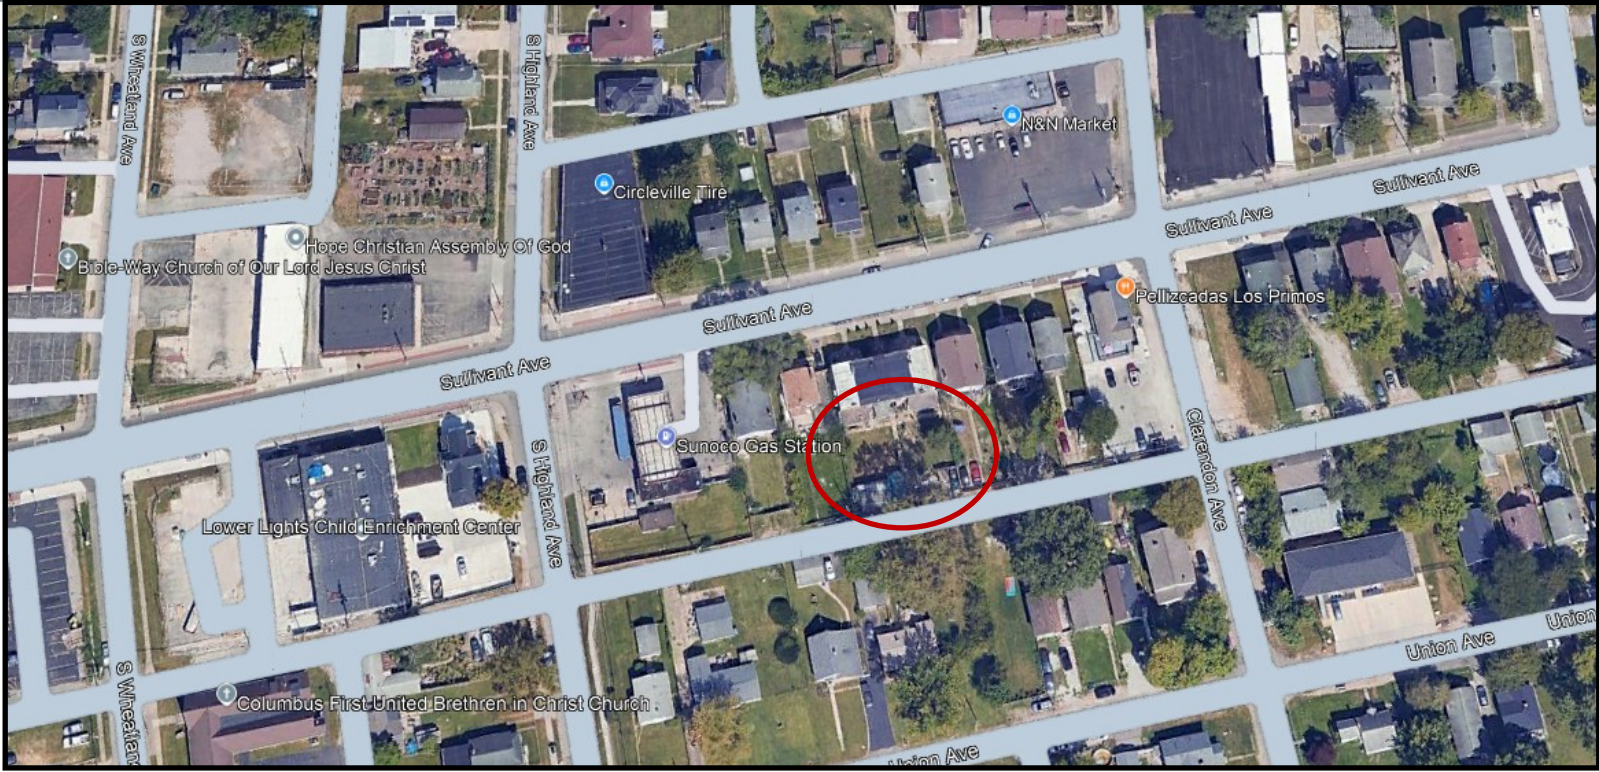

Criminal Intelligence Unit

PUBLIC BULLETIN

DAVE YOST
OHIO ATTORNEY GENERAL

Franklin County John Doe

January 29, 2025

Volume 21, Number 1

The Ohio Attorney General's Bureau of Criminal Investigation and the Franklin County Coroner's Office are seeking assistance to identify a deceased man found in Columbus, Ohio, on December 19, 2024. The male was located behind a home on Sullivant Avenue in a shed. He went by the name "Pedro" but his identity cannot be confirmed.

Criminal Intelligence Unit

PUBLIC BULLETIN

The red circle above shows the approximate location where the man was found.

The John Doe wore two rosaries (prayer beads) around his neck.

About BCI CIU

The Criminal Intelligence Unit consists of Criminal Intelligence Analysts and a Criminal Intelligence Analyst Supervisor. Analysts are located in BCI London headquarters, as well as regional offices in Youngstown, Bowling Green and Richfield. The members receive and fulfill requests from BCI Agents, local, state, federal law enforcement agencies and task forces. Our mission is to predict and expose criminal activity in order to prevent, eliminate or neutralize the activity.